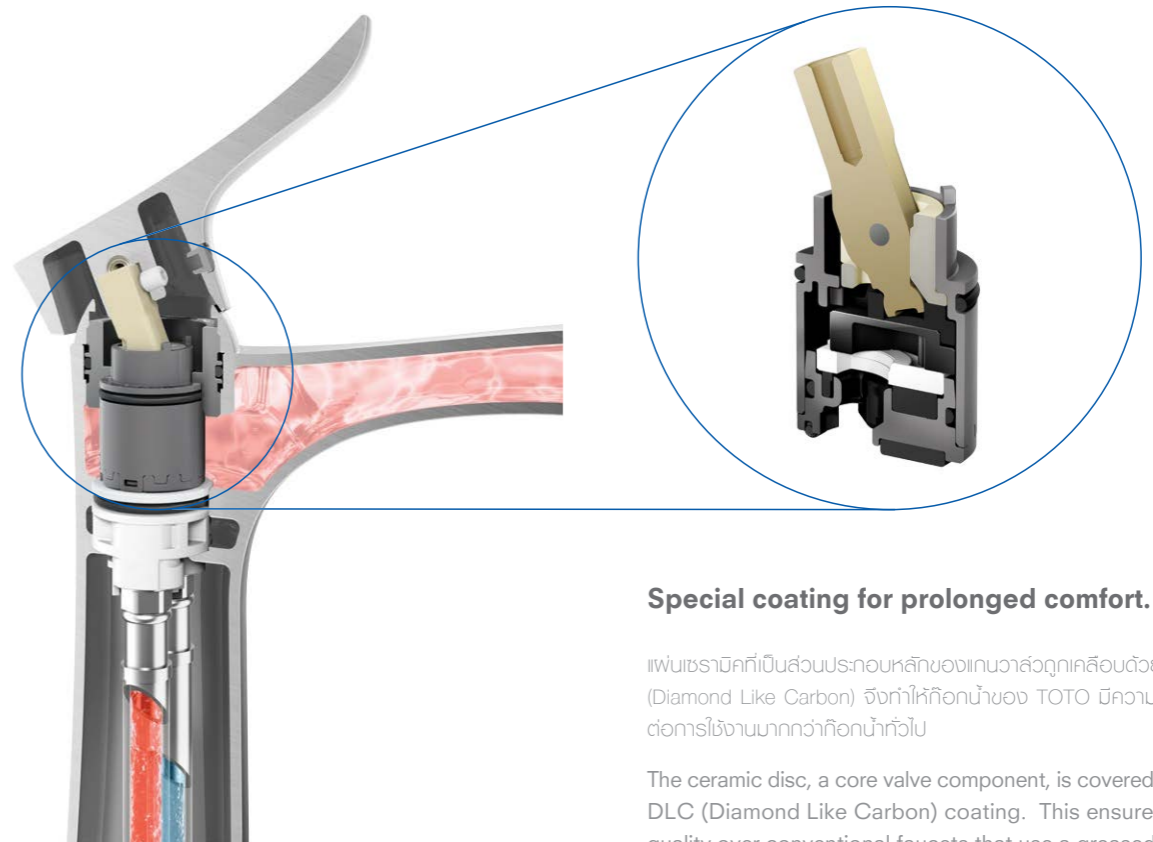

Comfort. For TOTO, this does not simply mean comfort of movement. Ease of use, when it lasts a long time, becomes comfort in itself. For this purpose, TOTO has developed the internal valve based on users' touch. Designed from the ground up to provide a fundamental comfort in operation.