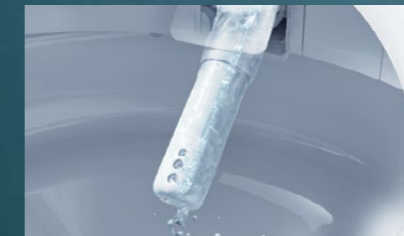

EWATER+ for WAND

EWATER+ for BOWL

AIR-IN WONDER WAVE

AUTO OPEN/CLOSE LID

AUTO FLUSH

HEATED SEAT

DEODORIZER

WATER SAVING