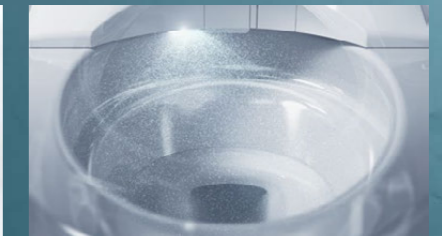

EWATER+ for WAND

EWATER+ for BOWL

AIR-IN WONDER WAVE

AUTO OPEN/CLOSE LID

AUTO FLUSH

HEATED SEAT

DEODORIZER

WATER SAVING