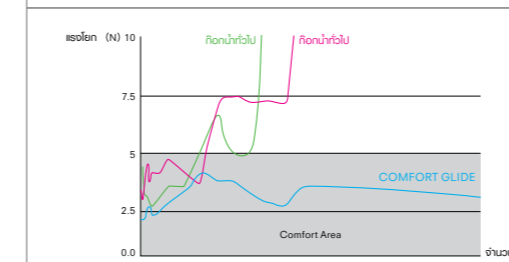

That Quality : Only TOTO

จากผลการทดสอบจะเห็นว่าก๊อกน้ำระบบ COMFORT GLIDE มีอายุการใช้งานที่ยาวนาน และมีความเสถียรในการยืนยันกันน้ำทุกครั้งได้ดีกว่าก๊อกน้ำทั่วไป

The graph shows the number of years in use, and its operating force. It is evident that comfort lasts for a long time with models featuring COMFORT GLIDE.

กราฟแสดงให้เห็นถึงอายุการใช้งานและความพิถีพิถันของกันน้ำ โดยการเปรียบเทียบระหว่างก๊อกน้ำระบบ COMFORT GLIDE และก๊อกน้ำรุ่นทั่วไป