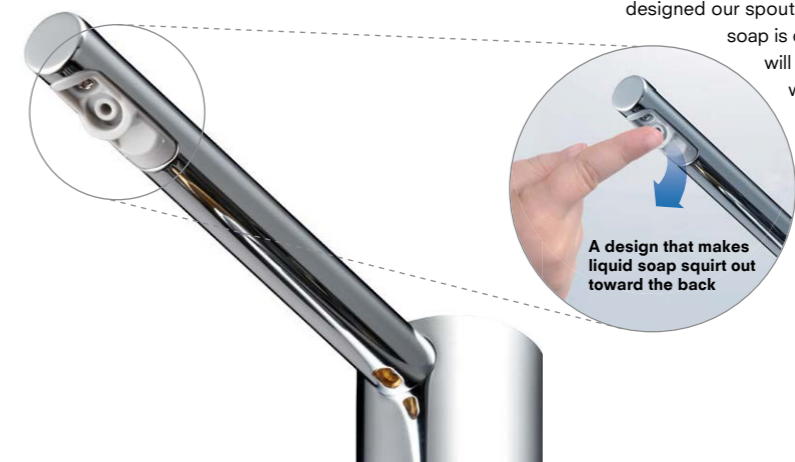

Designs that prevent liquid soap from getting on people.

บางครั้งผู้ใช้งานที่เป็นเด็กเล็กอาจเล่นเครื่องจ่ายสบู่เหลวเซ็นเซอร์ หรือแม้แต่ผู้ใหญ่เองก็อาจกดบริเวณก้นของเครื่องจ่ายสบู่ เนื่องจากสับสนกับเครื่องจ่ายสบู่แบบกด ด้วยเหตุนี้เราจึงออกแบบส่วนปลายของเครื่องจ่ายสบู่ให้มียูนิคอร์นเล็กๆ ในกรณีที่ผู้ใช้งานนี้ไปกดส่วนปลายของเครื่องจ่ายสบู่ ร่องนี้จะช่วยให้สปริงกระเด็นออกไปทางด้านหลังของเครื่องจ่าย โดยที่ไม่กระเด็นใส่ผู้ใช้งาน

Children sometimes play with automatic soap dispensers, and even adults may press against the spout, having confused them with push-type dispensers. We therefore designed our spouts with a groove so that when liquid soap is dispensed, if the tip is covered soap will squirt out toward the back, not in a way that will cause it to spray on the user.