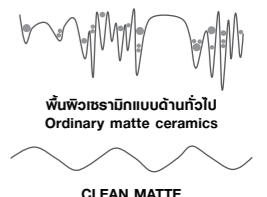

การเคลือบผิวเซรามิกแบบเนื้อด้านนี้ ปกติพื้นผิวจะขรุขระ สิ่งสกปรกเกาะติดได้ง่าย สำหรับ CLEAN MATTE จะมีพื้นผิวเรียบเนียนอย่างสม่ำเสมอในระดับ micro สามารถกำจัดสิ่งสกปรกออกได้ง่ายดาย และยังมีารออกแบบที่งดงาม

Ordinary matte ceramics have a jagged surface that tends to retain dirt. CLEAN MATTE achieves uniform, micro-level undulations for a smoother surface that makes dirt removal easier while also improving design.