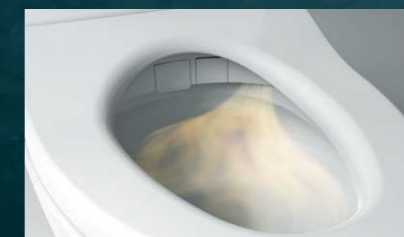

EWATER+ for WAND

EWATER+ for BOWL

AIR-IN WONDER WAVE

AUTO OPEN/CLOSE LID

AUTO FLUSH

HEATED SEAT

DEODORIZER

WATER SAVING