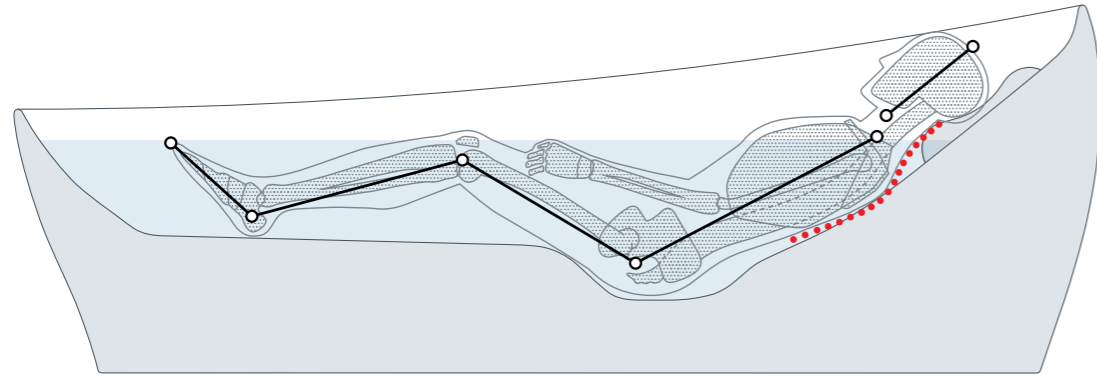

เปรียบเทียบตำแหน่งร่างกายในการอาบน้ำ Bathing Position Comparison

ZERO DIMENSION

การอาบน้ำแบบ ZERO DIMENSION มีลักษณะเหมือนท่าทางของนักบินอวกาศในสภาวะไร้น้ำหนัก ช่วยปลดปล่อยร่างกายจากความตึงเครียด เพื่อประสบการณ์การผ่อนคลายอย่างสมบูรณ์แบบ
The posture of an astronaut resting in space ZERO DIMENSION bathing brings freedom from gravity, releasing stress on joints and encouraging ultimate relaxation.