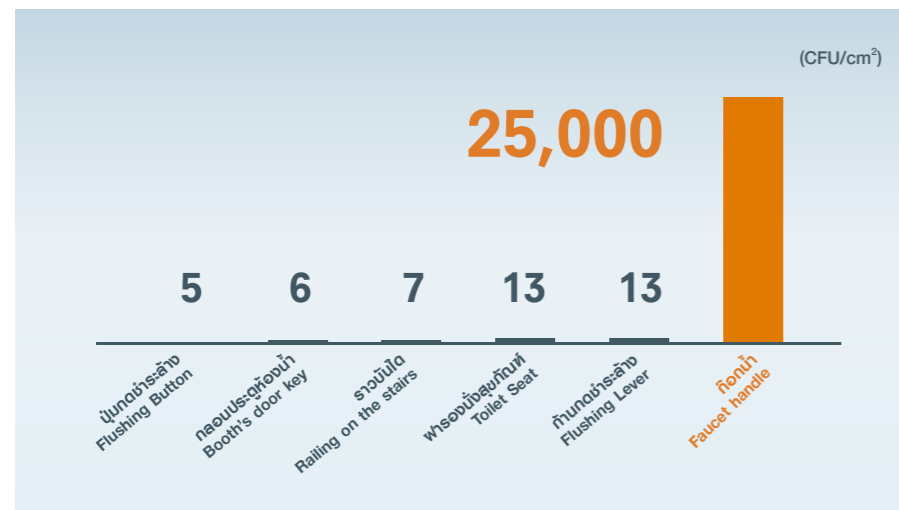

ตารางเปรียบเทียบปริมาณแบคทีเรียที่พบภายในห้องน้ำสาธารณะ
Bacterial measurement results at public restroom

จากผลการทดสอบของสถาบันการศึกษาวิจัย TOTO พบว่า "ก๊อกน้ำ" มีการตรวจพบปริมาณเชื้อแบคทีเรียมากที่สุดถึง 25,000 CFU ต่อตารางเซนติเมตร ซึ่งมากกว่าจุดอื่นๆ ในบริเวณห้องน้ำ

According to the results of testing by TOTO Research Institute, the "Faucet Handle" detected the highest amount of bacteria up to 25,000 CFU/cm², which is more than any other areas in the restroom.

Measurement conditions
We swabbed a 4 cm² measurement site with a sterilized cotton swab to collect bacteria. The recovered bacteria were measured after culturing in standard agar medium at 36m² for 48 hours.

การตรวจสอบไม่ตรงระบบการศึกษาของรัฐบาล สถาบันการศึกษาวิจัยของ TOTO ประเทศญี่ปุ่น (กรกฎาคม พ.ศ. 2555)
Survey at a public elementary school, TOTO Research Institute (July 2012)