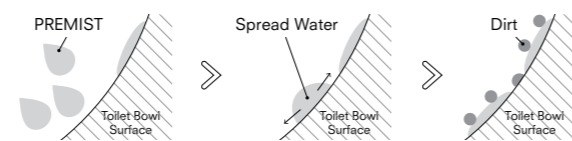

360° cleaning power reaches every spot using less water.

TORNADO FLUSH ไม่เพียงทำความสะอาดได้อย่างมีประสิทธิภาพ แต่ยังทำงานเงียบเสีใ้ใช้ในปริมาณน้อย สายน้ำทรงพลังผสานกับ แรงหมุน 360 องศา ทำความสะอาดโถสุขภัณฑ์แบบไร้ขอบได้ทุกซอกทุกมุม

TORNADO FLUSH not only cleans more effectively, it does so quietly using less water. Powerful streams of water merge and swirl 360 degrees, washing every spot inside the RIMLESS toilet bowl.

Powerful washing where waste accumulates most easily

ระบบชำระล้าง "TORNADO FLUSH" ลักษณะการไหลของน้ำจะหมุนวนไปด้านข้างแบบ 360 องศา เพื่อเพิ่มแรงส่งในการกำจัดสิ่งสกปรก ทำให้ทำความสะอาดได้อย่างมีประสิทธิภาพ และปราศจากเสียงรบกวน อีกทั้งยังคำนึงถึงการประหยัดน้ำควบคู่กันไปด้วย

The cleansing water flow of "TORNADO FLUSH" swirls sideways 360°, sending it over a long distance to attack fouling many times. As a result, we have realized water savings, even while increasing energy applied to cleansing power. "TORNADO FLUSH" also excels in terms of quietness.