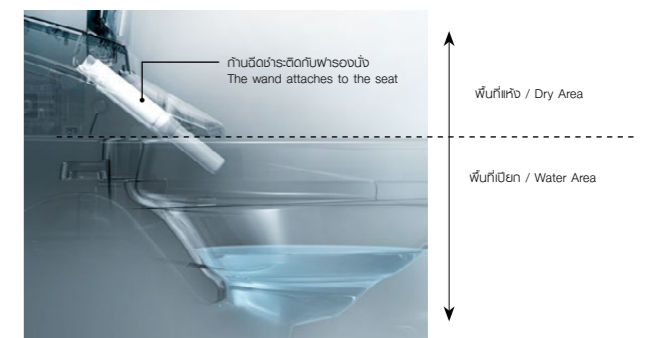

CLEAN RESIN

เรซินคุณภาพสูง ช่วยต้านทานของเสีย และสิ่งสกปรก ทำให้พื้นผิวสะอาดอยู่เสมอ

High-quality resin repels waste and dirt and resists staining, keeping surfaces clean.