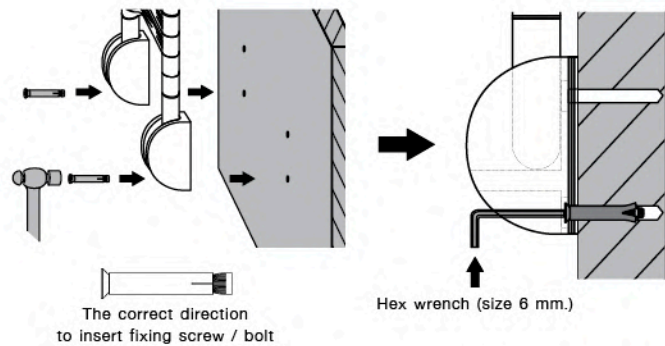

2. Fix the foldable chair to the wall by insert fixing screw through the fixing plate (lower row) of the product, tighten firmly by Hex wrench (size 6 mm.)

3. Unfold the chair and then insert fixing screw through the fixing plate (upper row) of the product, tighten firmly by Hex wrench (size 6 mm.) afterwards.