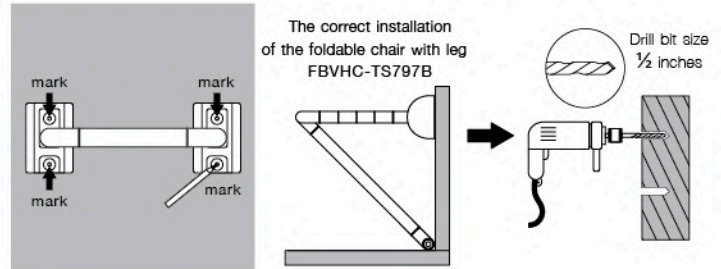

INSTALLATION

1. Mark the desired location on the wall, drilling the hole (4 points) by impact drill and put the screw plug afterwards (Drill bit size : $\frac{1}{2}$ inches)

2. Fix the foldable chair to the wall by insert fixing screw through the fixing plate (lower row) of the product, tighten firmly by Hex wrench (size 6 mm.)