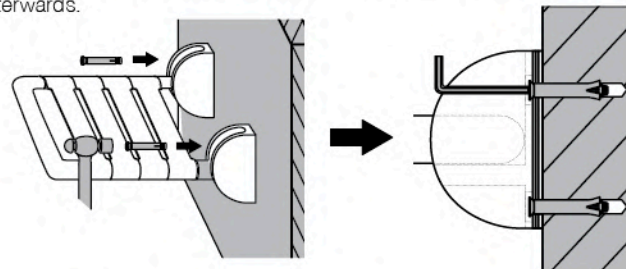

2. Fix the foldable chair to the wall by insert fixing screw through the fixing plate (lower row) of the product, tighten firmly by Hex wrench (size 6 mm.)

3. Unfold the chair and then insert fixing screw through the fixing plate (upper row) of the product, tighten firmly by Hex wrench (size 6 mm.) afterwards.