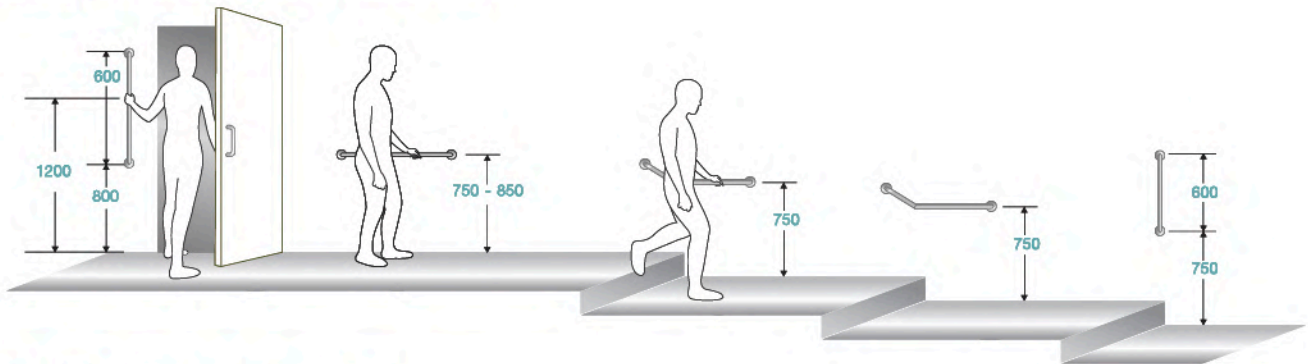

Standard height installation

Step floor use format