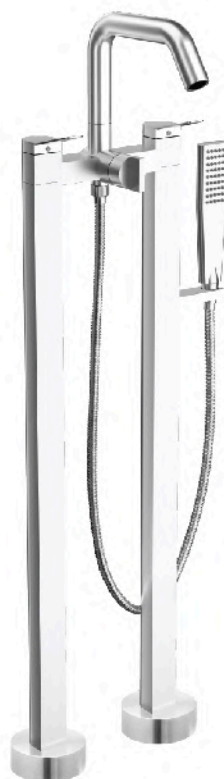

HFVSP-3131C4 
Concealed Single Control Mixer
Shower Faucet
with Hand Shower dia. 2"x4"

HFVSP-3131C3 
Concealed Single Control Mixer
Shower Faucet
with Ceiling Arm Shower dia. 10"
and Hand Shower Round dia. 2"x4"

HFVSP-3131C2 
Concealed Single Control Mixer
Shower Faucet
with Ceiling Arm Shower
and Shower Head Round dia. 10"

FAUCET

STAINLESS STEEL 304

Contour

FJVHS-144CFS 

External Shower Set
Wall Single Control Mixer
Shower Faucet with
Diverter for Shower Head Round
dia. 10" and Hand Shower 2"x4" Set

HFVSB-4002C5 

Dual Control Mixer
Bath Faucet on Pillar Leg
with Hand Shower 2"x4" Set

FAUCET

STAINLESS STEEL 304

ARGO

HFVSP-000077

Deck Single Sink Faucet
(High body with Spring Spout
and 2 Alternative Water flow System)

2 Alternative Water Flow System

Water Bubble

Water Spray

Remark : QR Code reader for product size and dimension

FAUCET

STAINLESS STEEL 304

Function Responds to Your Life

2 Alternative Water Flow System