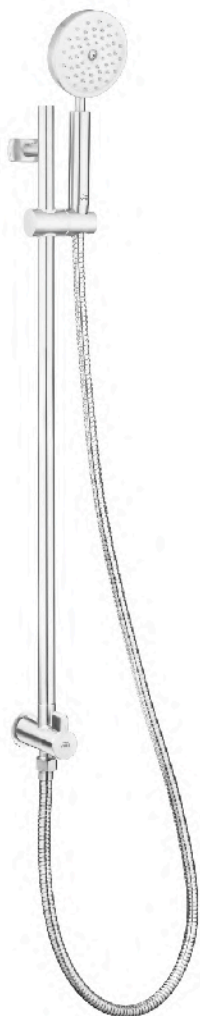

Compared to General Faucet
and VRH Faucet (WIND series)

General Faucet

WIND series

Remark : QR Code reader for product size and dimension

HFVSB-2000L2
Deck Single Basin Faucet

HFVSB-1000L3
Deck Single Sink Faucet