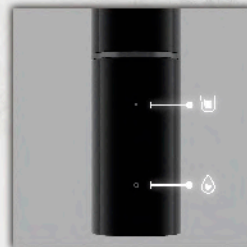

HFVFB-100261

Deck Single Control
Kitchen Sink and Drinking-Water
Faucet with swivel spout for water
Purifier satin-Shiny Polish
stainless surface

red dot design award
honourable mention 2010

The tip of the faucet spout can be rotated to a maximum angle of 60° degrees for suitable application.

2 function in 1 faucet for Drinking water and Tap water
 ☰ - Outlet hole for Tap water is located at the front
 ☷ - Outlet hole for Drinking water is located next to the inside

The symbolic icon located at the tip of faucet spout telling the outlet water and its function usage.