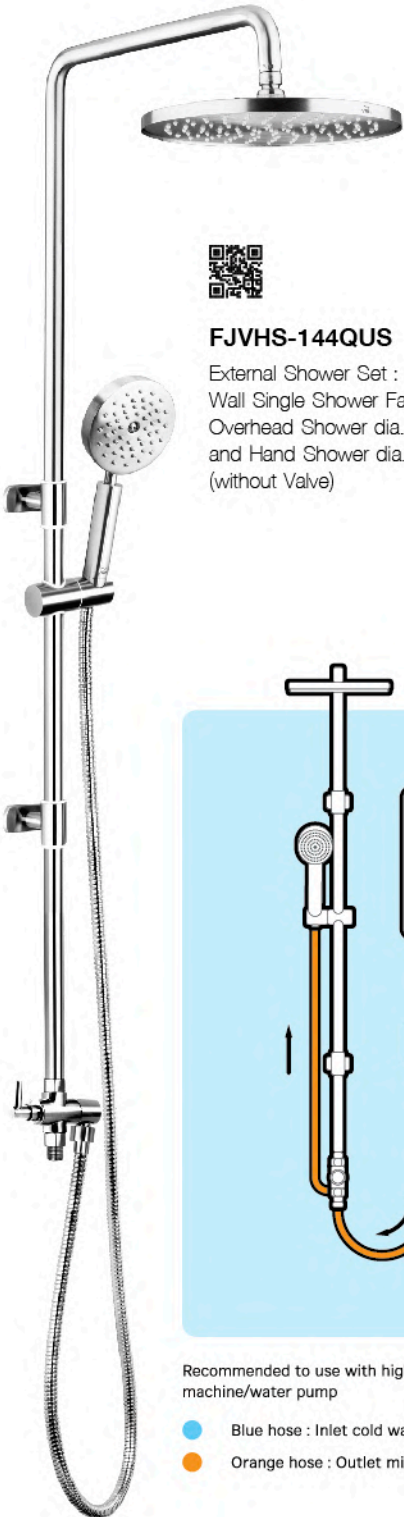

RAIN SHOWER

STAINLESS STEEL 304

FJVHS-144QUS

External Shower Set :
Wall Single Shower Faucet with Diverter
Overhead Shower dia. 10"
and Hand Shower dia. 4"
(without Valve)