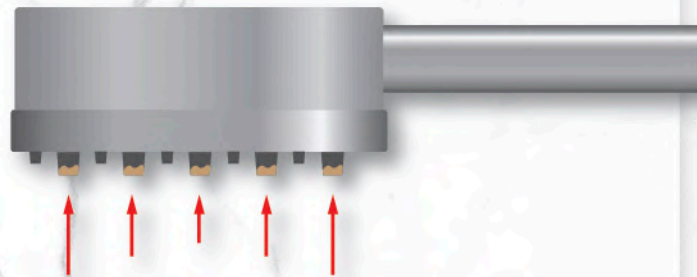

✔ Price is depend on material type, size and innovation of adjustable water flow of shower head.

◆ MAINTENANCE CARE ◆

OVERHEAD SHOWER AND HAND SHOWER

There may be some dregs agglomerating and logging the silicone nozzle of Overhead Shower or Hand Shower after being used for a while. The dregs and limestone may come from ground water or caused by water heater which causes unsmoothness or clog water flow during shower