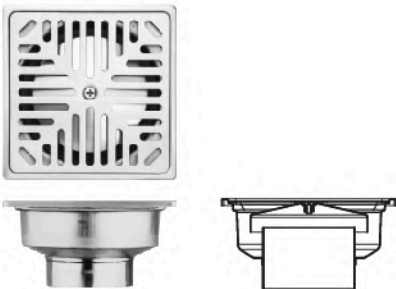

FUVHU-W002FS

Floor Drain 4.8"