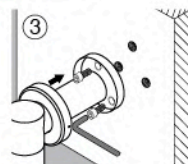

3 Using Spanner L. / Hex wrench to fix the product and the rawl plugs by screwing them tightly, then cover with the plate.

Warning : Try to avoid any material that can cause scratches namely hard material, brush, scourer or any chemical solution that contains high alkaline and acid compounds. For cleaning, use clean cloth and clean water and wipe it dry.