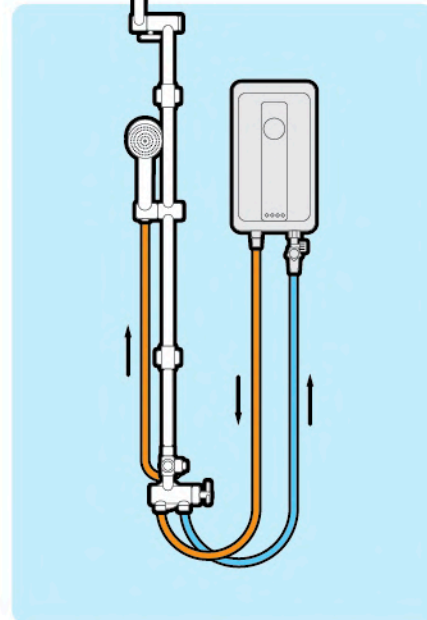

Recommended to use with highest Watt capacity water-heater machine/water pump

- Blue hose : Inlet cold water to water heater machine
- Orange hose : Outlet mixer water from water heater machine