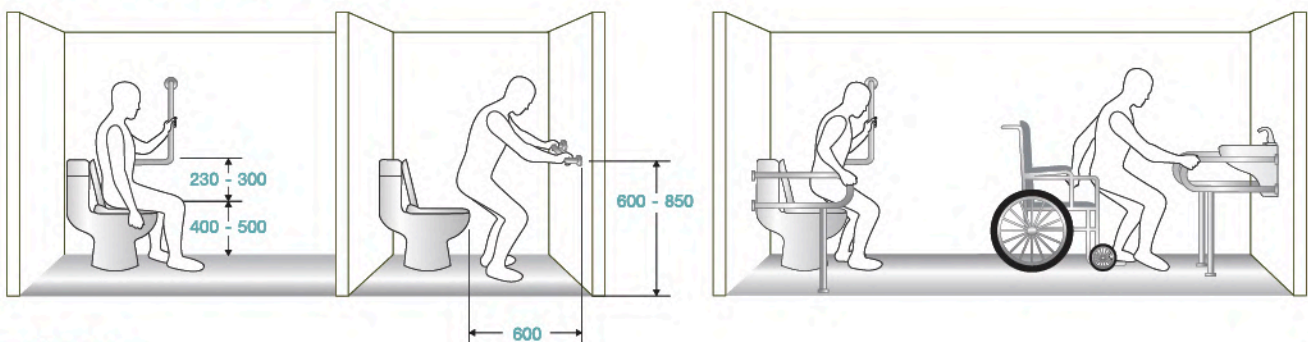

Toilet use format