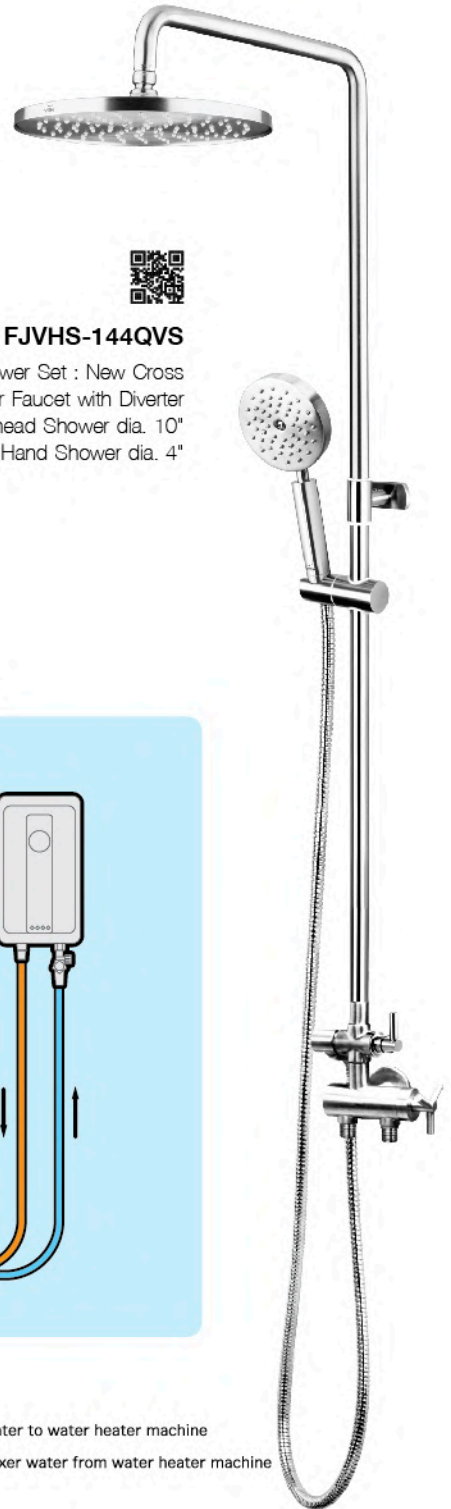

FJVHS-144QVS

External Shower Set : New Cross
Wall Single Shower Faucet with Diverter
Overhead Shower dia. 10"
and Hand Shower dia. 4"