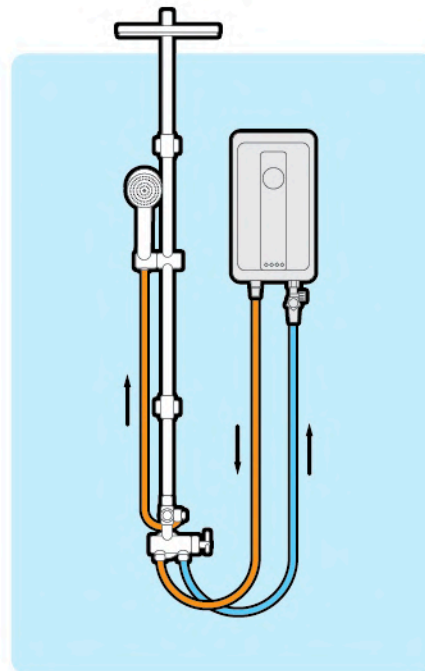

- Blue hose : Inlet cold water to water heater machine
- Orange hose : Outlet mixer water from water heater machine