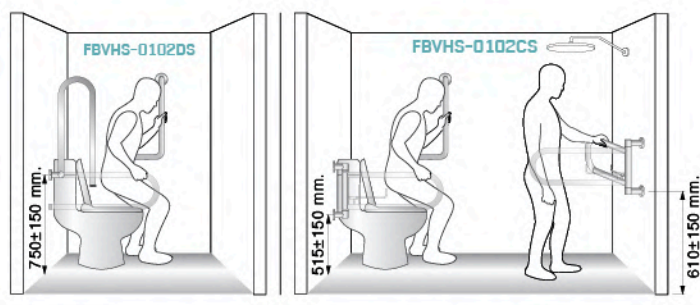

SAFETY

THE PRODUCT OF CARE
AND ATTENTION

GRAB BAR SWING

STAINLESS STEEL 304

FBVHS-0102CS

Swing Rail Support
Size : 580x220 mm. OD : 32 mm.

FBVHS-0102DS

Flip-Up Rail Support
Size : 580x220 mm. OD : 32 mm.