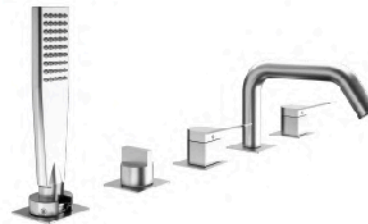

HFVSP-2000C1

Deck Single Basin Faucet

HFVSP-2001C1

Deck Single Control Mixer Basin Faucet
(Body Height : 287 mm)

HFVSP-2001C1

Deck Single Control Mixer Basin Faucet

HFVSB-4002C1

Deck Dual Control Mixer Bath Faucet

HFVSB-4002C2

Deck Dual Control Mixer Bath Faucet
with Hand Shower dia. 2"x4"

HFVSB-4002C3

Deck Dual Control Mixer Bath Faucet
with Ceiling Arm Shower
and Shower Head Round dia.10"

HFVSB-4002C4

Deck Dual Control Mixer Bath Faucet
with Ceiling Arm Shower
Round dia.10"and Hand
Shower dia. 2"x4"