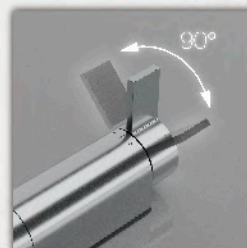

Single control valve for Open-Close and Drinking water – Tap water selection.
- Turn the valve control forwards for tap water selection
- Turn the valve control backwards for Drinking water selection