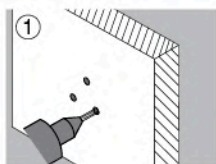

1 Find a suitable spot for installation and drill the 6 mm. hole through the wall by drilling tool.