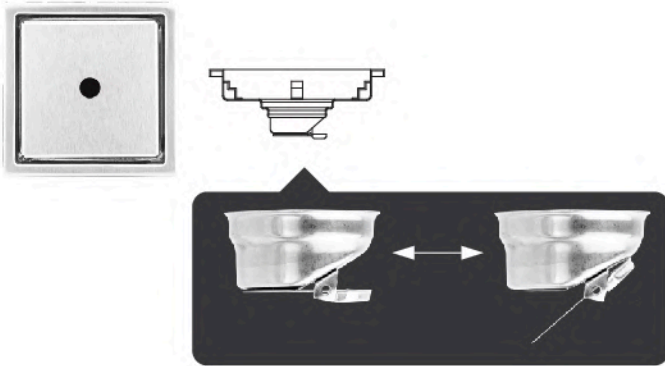

FLOOR DRAIN

STAINLESS STEEL 304

FUVHU-F002AS

Tile Insert Floor Drain 4.8"