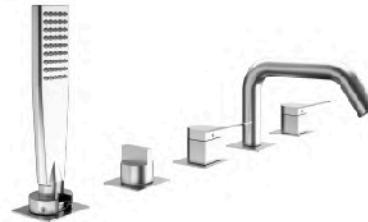

HFVSP-2001C1

Deck Single Control Mixer Basin Faucet
(Body Height : 287 mm)

HFVSP-2001C1

Deck Single Control Mixer Basin Faucet

HFVSB-4002C1

Deck Dual Control Mixer Bath Faucet

HFVSB-4002C2

Deck Dual Control Mixer Bath Faucet
with Hand Shower dia. 2"x4"