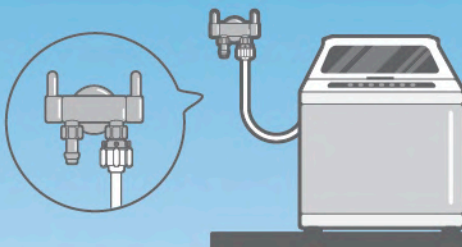

HFVSB-7120P7
Multi-function Faucet with
Hose Connector

HFVSB-3120P1
Wall Single Shower Faucet
for Hand Shower
(without Shower Hose)

Scan QR Code to see VDO
WIND Installation Guide

- Specially suitable to use with Top Loading Washing Machine.
- Easy to connect with washing machine
- Strong hose connector
- Lock system, no leaking case