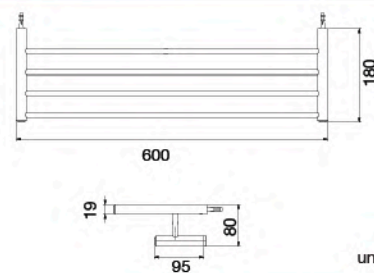

WIREWARE

HW106-W106O1

Wireware for Kitchen
Size 65 x 155 x 115 mm.

HW206-W206F

Multi-Purpose Wireware
Size 34 x 448 x 50 mm.

HW206-W206J

Multi-Purpose Wireware
Size 50 x 450 x 50 mm.

Click

FBVHY-CK01AN

Towel Bar
Length 600 mm.

FBVHY-CK01BN

Towel Bar
Length 850 mm.

unit : mm.

FBVHY-CK01CN

Clothes Hanger Rack
Length 600 mm.

unit : mm.