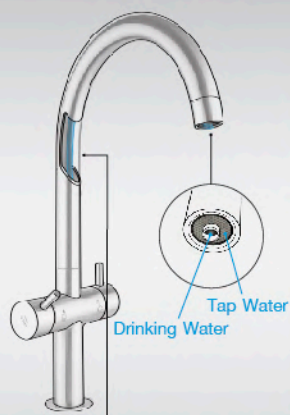

 **DUO+**

HFVSB-100252

Deck Dual Control Single Kitchen
Sink Faucet for Water Purifier
with Three-Way Stop Valve
(Body Height : 395 mm.)

Scan QR Code to see VDO
Duo Installation Guide

DUOPro

HFVSP-100253 

Deck Dual Control Mixer Kitchen
Sink Faucet for Water Purifier
with Three-Way Stop Valve
(Body Height : 395 mm.)

DUOmini

HFVSB-100254

Deck Dual Control Single Kitchen
Sink Faucet for Water Purifier
with Three-Way Stop Valve
(Body Height : 300 mm.)

Separate water pipe between
Drinking water and Tap water

Drinking Water