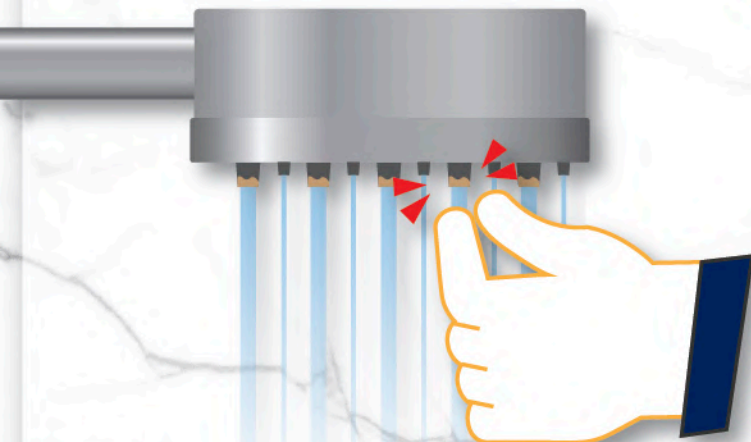

✔ Price is depend on material type, size and innovation of adjustable water flow of shower head.

◆ MAINTENANCE CARE ◆

OVERHEAD SHOWER AND HAND SHOWER

There may be some dregs agglomerating and logging the silicone nozzle of Overhead Shower or Hand Shower after being used for a while. The dregs and limestone may come from ground water or caused by water heater which causes unsmoothness or clog water flow during shower

DREGS AND LIMESTONE
CAUSE UNSMOOTHNESS WATER FLOW OF SHOWER

Scan QR CODE to see VDO
Clean Shower Head

Clean the silicone nozzle occasionally by squeezing or softly brushing by used toothbrush while the water is still on to prevent agglomerating dregs.