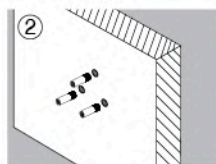

2 Insert rawl plugs into the holes tightly.