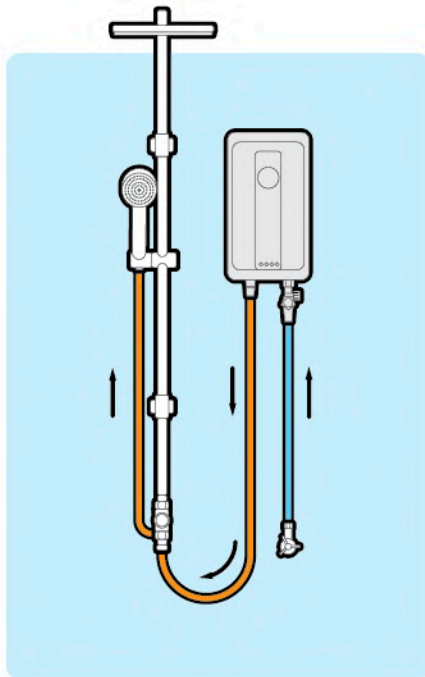

Recommended to use with highest Watt capacity water-heater machine/water pump

- Blue hose : Inlet cold water to water heater machine
- Orange hose : Outlet mixer water from water heater machine