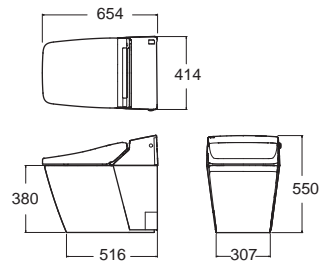

FULLY AUTOMATED SYSTEM

- **AUTO SEAT & COVER**
  A sensor detects your presence, and automatically opens (and closes) the lid. ฟารองนั่งเปิด-ปิด อัตโนมัติ
- **AUTO FLUSH**
  Identifies the type of flush based on the time spent on the smart toilet. ฟลิปอัตโนมัติตรวจจับจำนวนปริมาณน้ำอัตโนมัติ ไม่ว่าจะขับถ่ายหนักหรือเบา (3.5 ลิตร หรือ 5 ลิตร)

- **SELF CLEANING NOZZLE**
  Activates nozzle rinsing action. ล้างทำความสะอาดก้นอัตโนมัติ

EASY TO CLEAN

- **SIPHONMAX**
  Cleans the bowl thoroughly with a powerful siphon flushing system. ระบบฟลิปโซฟอนแม็กซ์ ทรงพลัง พลักรังสกลปรกัในพริบตา