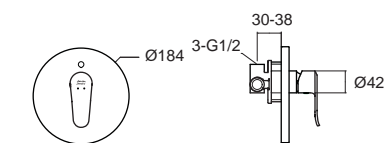

Concept Cube Collection

คอนเซ็ปต์ คิวบ์ คอลเล็คชั่น

Strong, simple lines provide a contemporary look,

which is balanced by Concepts signature soft inner rim. The main basin is a bold statement piece in a range of sizes making it suitable for any space whilst two short projection options bring architectural style to the smallest of bathrooms.