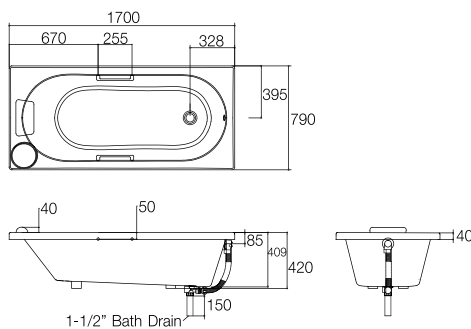

K-17053X

- Size W: 160 x L: 90 x H: 85 mm

White

Shelf

K-17054X

- Size W: 500 x L: 130 x H: 60 mm

White

Single Tower Bar

K-17055X

- Size W: 725 x L: 80 x H: 55 mm

BATHTUBS

Fern

K-75817X / K-75817X-GR58

- Size W : 790 x L : 1700 x H : 545 mm
- Capacity : 180 liters
- Weight : 20 kg
- Including pop up drain and overflow

K-75817X

White

- With pop up drain

K-75817X-GR58

White

- With pop up drain, pillow and hand grips

Pine

K-75816X / K-75816X-GR58

- Size W : 750 x L : 1600 x H : 420 mm
- Capacity : 170 liters
- Weight : 20 kg
- Including pop up drain and overflow