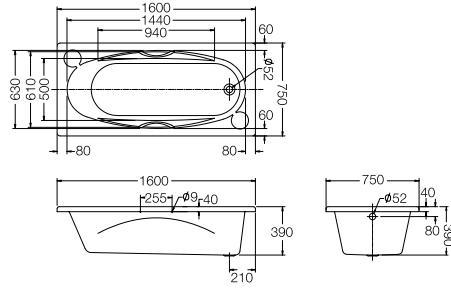

- 6 Whirlpool jets, adjustable jets by varying flow and direction
- Suction system, and pneumatic switch

Sparrow

K-14889X / K-14889X-GR / K-14890X

- Size W : 762 x L : 1600 x H : 430 mm
- Capacity : 180 liters
- Weight : 20 kg / 34 kg (K-14890X)
- Including soap holder