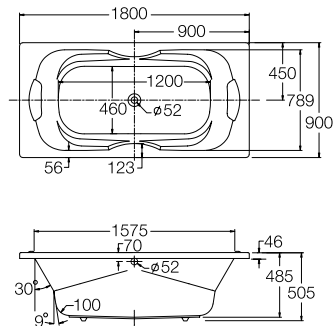

Semi-pedestal lavatory

- Size W: 530 x L: 405 x H: 410 mm.
- With overflow

White

Cedar II

K-24514X

Wall hung lavatory

- Size W: 500 x L: 405 x H: 195 mm.
- With overflow

White

- Size W : 700 x L : 1600 x H : 420 mm
- Capacity : 180 liters
- Weight : 20 kg
- Including pop up drain and overflow

K-75818X

White

- With pop up drain

K-75818X-GR58

White

- With pop up drain, pillow and hand grips

Sapphire 1800

K-18753X / K-18754X

- Size W : 900 x L : 1800 x H : 505 mm
- Capacity : 180 liters
- Weight : 20 kg / 38 kg (K-18754X)
- Including head rest

K-18753X

White

- With pop up drain, head rest and overflow