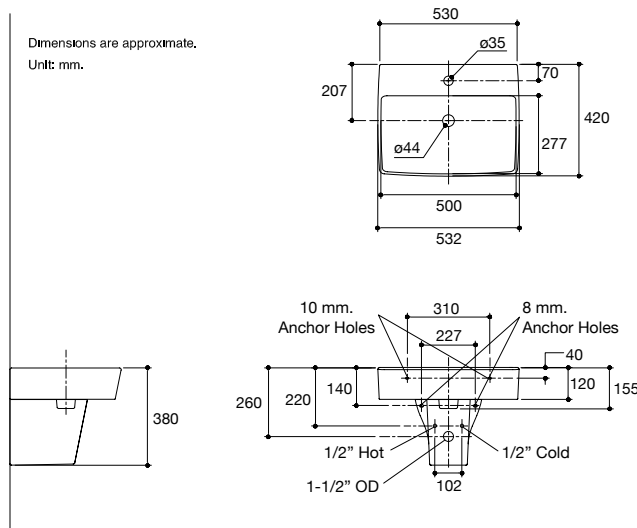

Concealed P-trap

Concealed p-trap when installed with sink semi-pedestal (K-20844X)