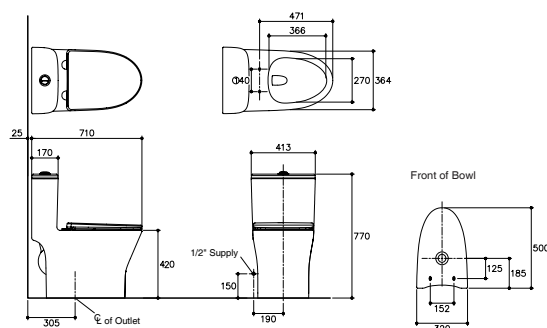

Gentle Close and Quick-Release Seat

Prevents lid and seat from slamming and lets you easily remove seat for cleaning

Concealed Trapway

Smooth trapway surface for easier cleaning

Dimensions are approximate.
Unit: mm