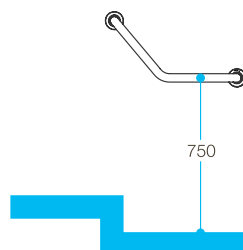

Dimensions are approximate.
Unit: mm.