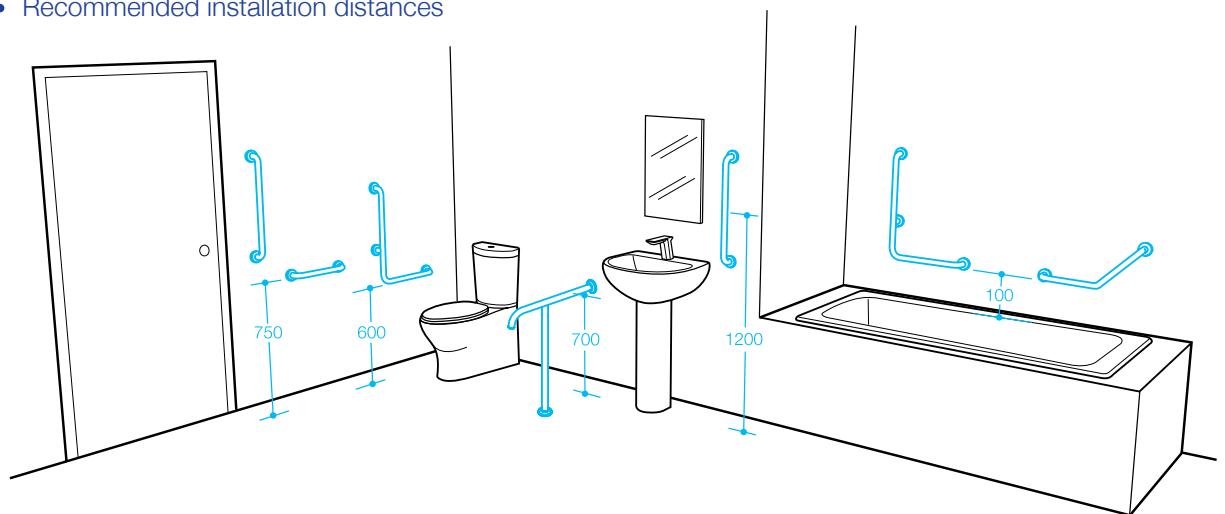

- Recommended installation distances

Approximated installation distance unit : mm