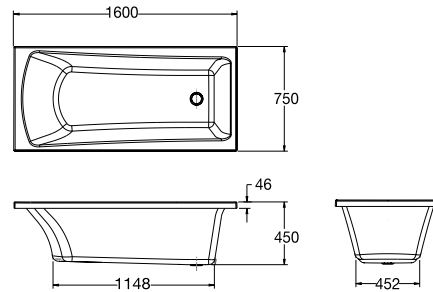

Sapphire 1800

K-18753X / K-18754X

- Size W : 900 x L : 1800 x H : 505 mm
- Capacity : 180 liters
- Weight : 20 kg / 38 kg (K-18754X)
- Including head rest

K-18753X

White

- With pop up drain, head rest and overflow

K-18754X

White

- 6 Whirlpool jets, adjustable jets by varying flow and direction
- Suction system, and pneumatic switch

Valencia 1600

K-45970X / K-45970X-F58

- Size W: 750 x L: 1600 x H: 450 mm
- Capacity : 350 liters
- Weight : 20 kg
- Including pop up drain and overflow