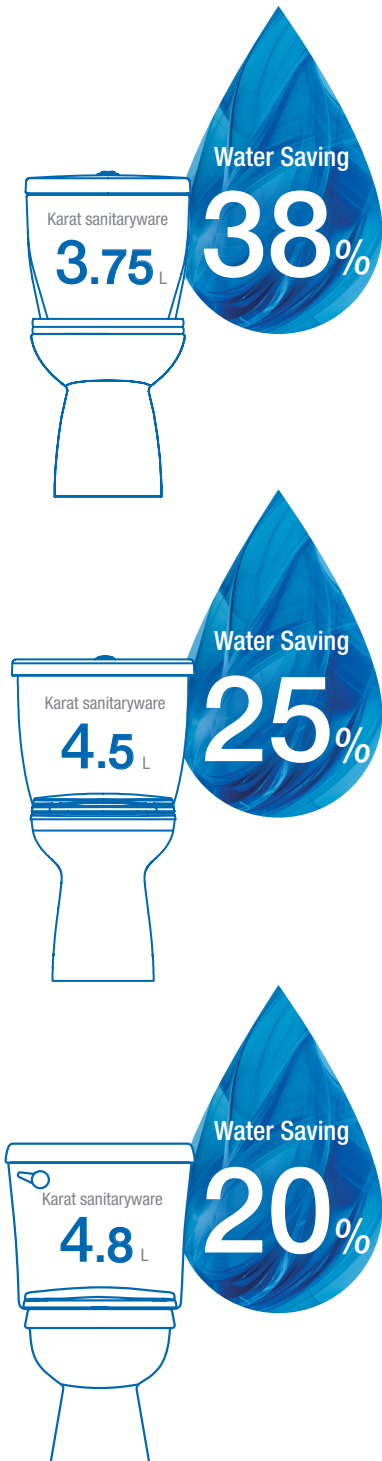

We are the manufacturing leader of sanitaryware that using water only 3.75 Litres

Water consumption for 1 Flush

Water consumption per 1 year

(Approx 4 people/house and 4 times flushing/day/person)

	1 people/day	water saving	9 litres
	1 family/day	water saving	36 litres
	1 family/year	water saving	13,140 litres
	1 people/day	water saving	6 litres
	1 family/day	water saving	24 litres
	1 family/year	water saving	8,760 litres
	1 people/day	water saving	4.8 litres
	1 family/day	water saving	19.2 litres
	1 family/year	water saving	7,008 litres