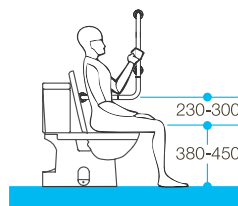

Grab bars installation Guideline

Dimensions are approximate.
Unit: mm.