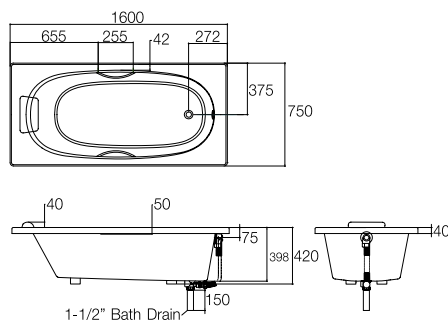

K-17055X

- Size W: 725 x L: 80 x H: 55 mm

BATHTUBS

Fern

K-75817X / K-75817X-GR58

- Size W : 790 x L : 1700 x H : 545 mm
- Capacity : 180 liters
- Weight : 20 kg
- Including pop up drain and overflow

K-75817X

White

- With pop up drain

K-75817X-GR58

White

- With pop up drain, pillow and hand grips

Pine

K-75816X / K-75816X-GR58

- Size W : 750 x L : 1600 x H : 420 mm
- Capacity : 170 liters
- Weight : 20 kg
- Including pop up drain and overflow