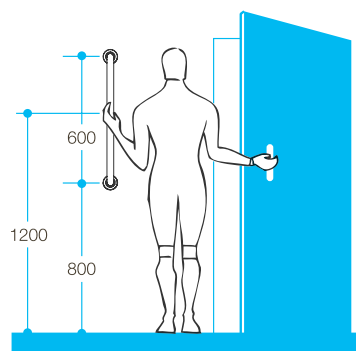

Grab bars installation Guideline

Dimensions are approximate.
Unit: mm.