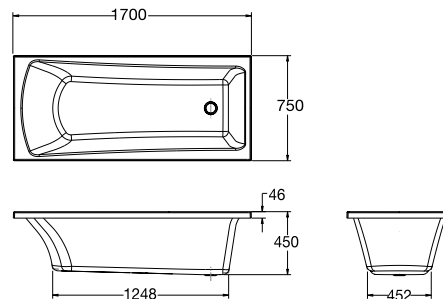

- Size W: 750 x L: 1700 x H: 450 mm
- Capacity : 380 liters
- Weight : 23 kg
- Including pop up drain and overflow

K-45971X

White

- With pop up drain

K-45971X-F58

White

- With pop up drain, pillow and anti-slip