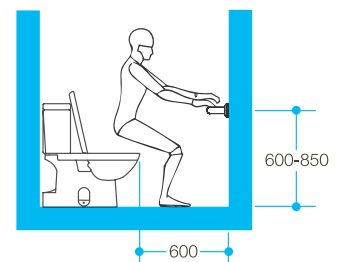

Grab bars installation Guideline

Dimensions are approximate.
Unit: mm.