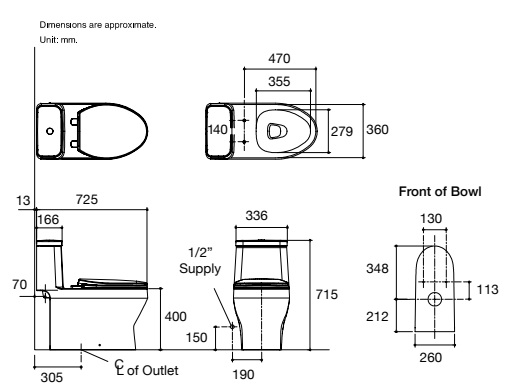

Pine

One-Piece Toilet
K-99192X-S

Siphonic Washdown Flushing System

Powerful flushing power with 3/4.5 L siphonic washdown flushing system

Gentle Close Seat

Prevents lid and seat from slamming with quiet and soft closing feeling

Top Dual Flush Button

More convenient with large dual flush button on top of toilet tank

Elongated bowl

Large comfort seating that fits most residential spaces.

Modern Looks Designed Toilet Tank

Bowl and tank are integrated, which means the toilet is easier to clean

Conceal Trapway

A smooth trapway surface for easier cleaning