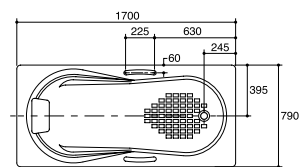

- With pop up drain, hand grips

K-14888X

White

- 4 Whirlpool jets, adjustable jets by varying flow and direction
- Suction system, and pneumatic switch

Pelican

K-14882X / K-14882X-GR / K-14883X

- Size W : 790 x L : 1700 x H : 385 mm
- Capacity : 150 liters
- Weight : 22 kg
- Slip-resistant surface, molded head rest and lumbar back support