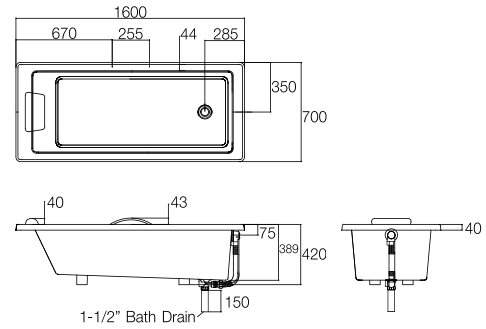

White

- With pop up drain

K-75817X-GR58

White

- With pop up drain, pillow and hand grips

Pine

K-75816X / K-75816X-GR58

- Size W : 750 x L : 1600 x H : 420 mm
- Capacity : 170 liters
- Weight : 20 kg
- Including pop up drain and overflow

- Size W : 700 x L : 1600 x H : 420 mm
- Capacity : 180 liters
- Weight : 20 kg
- Including pop up drain and overflow

K-75818X

White

- With pop up drain

K-75818X-GR58

White

- With pop up drain, pillow and hand grips