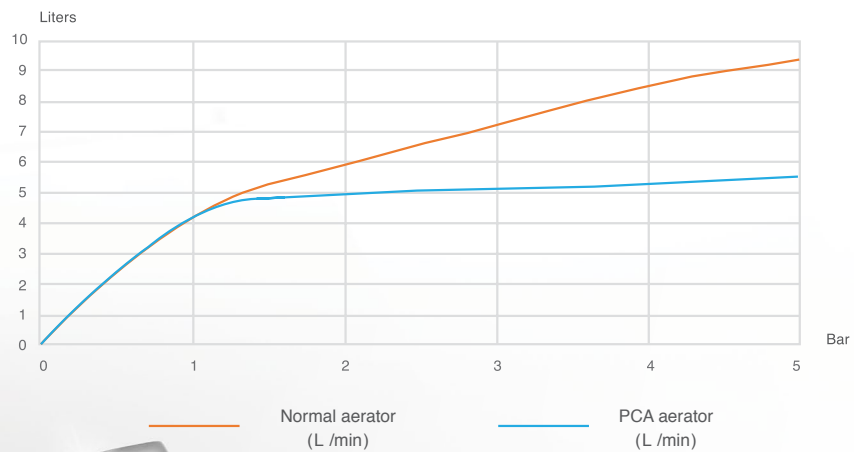

PCA AERATOR (Pressure Compensating Aerator)*

Water saving more than 30% when comparing with normal faucets, this PCA aerator will merge air and water together for softened feels when touch water

A comparison water flow rate between PCA aerator and normal aerator