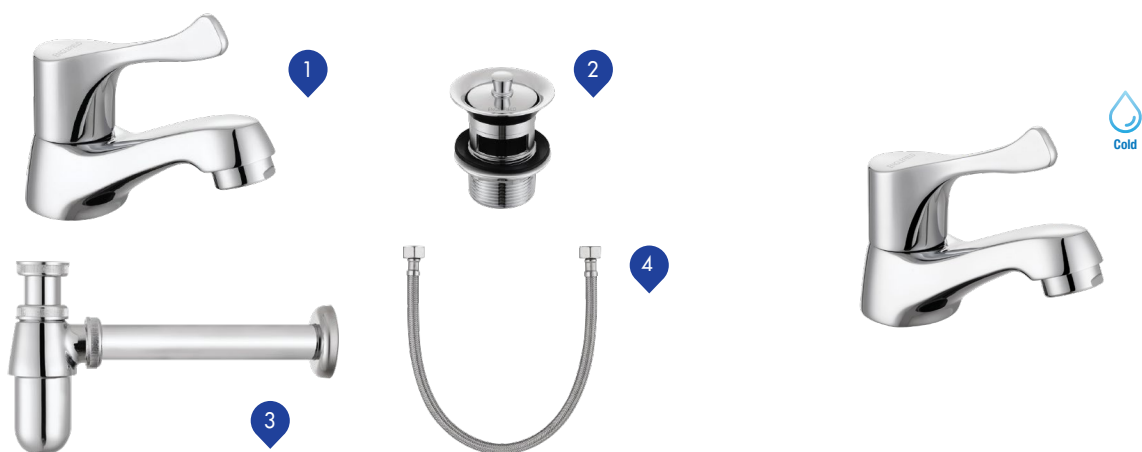

- Ceramic Valve System
- Spout reach 153 mm
- Available in Polished Chrome (CP)

K-7289X-CP

Shower Valve

(Cold Water Only)

- Ceramic Cartridge System
- Available in Polished Chrome (CP)

OVIA PLUS

Comfort Design

Specially designed for elderly, physically handicapped, and hospital using with a long handle

K-21568X-CP

Lavatory Faucet (Cold Water Only)

- Single-hole mounting cold water faucet
- Ceramic Valve System
- Spout reach 143 mm
- Height 279 mm
- Quarter turn handle
- Eldercare
- 360° Swivel spout
- Adjustable Aerator
- Available in Polished Chrome (CP)

K-21569X-4-CP

Lavatory Faucet Mixer

- Single-hole mounting mixer faucet
- Ceramic Valve System
- Spout reach 143 mm
- Height 279 mm
- Lever handle
- Eldercare
- 360° Swivel spout
- Adjustable Aerator
- Included pop-up drain and supply hoses
- Available in Polished Chrome (CP)

K-26396X-7B-CP

Self-Closing Faucet

(Cold Water only)

- Single-hole mounting self-closing faucet
- Ceramic Valve System
- Spout reach 137 mm
- Height 279 mm
- Available in Polished Chrome (CP)

K-76771X-CP
Single Lavatory Faucet Set
(Cold Water Only)