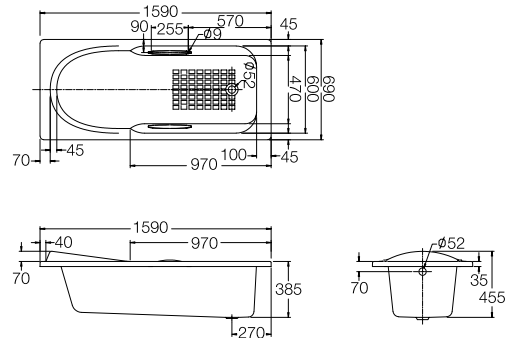

K-14887X / K-14887X-GR / K-14887X-D1 / K-14888X

- Size W : 690 x L : 1590 x H : 385 mm
- Capacity : 180 liters
- Weight : 19 kg / 34 kg (K-14888X)
- Slip-resistant surface, molded head rest and lumbar back support