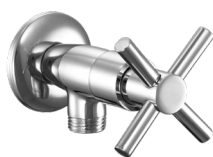

K-6279X-3-CP

Wall Tap (Short) (Cold Water Only)

- Ceramic Valve System
- Spout reach 98 mm
- Available in Polished Chrome (CP)

K-7291X-3-CP

Wall Tap (Cold Water Only)

- Ceramic Valve System
- Spout reach 153 mm
- Available in Polished Chrome (CP)