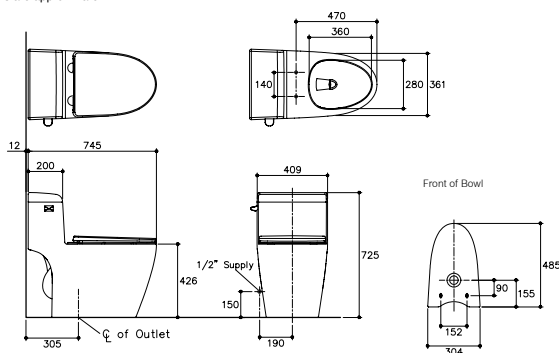

Concealed Trapway

A smooth trapway surface for easier cleaning

Dimensions are approximate.
Unit: mm