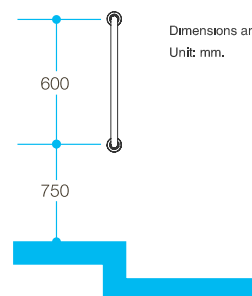

Dimensions are approximate.
Unit: mm.