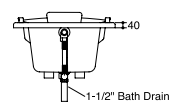

- With pop up drain, hand grips

K-14888X

White

- 4 Whirlpool jets, adjustable jets by varying flow and direction
- Suction system, and pneumatic switch

Pelican

K-14882X / K-14882X-GR / K-14883X

- Size W : 790 x L : 1700 x H : 385 mm
- Capacity : 150 liters
- Weight : 22 kg
- Slip-resistant surface, molded head rest and lumbar back support