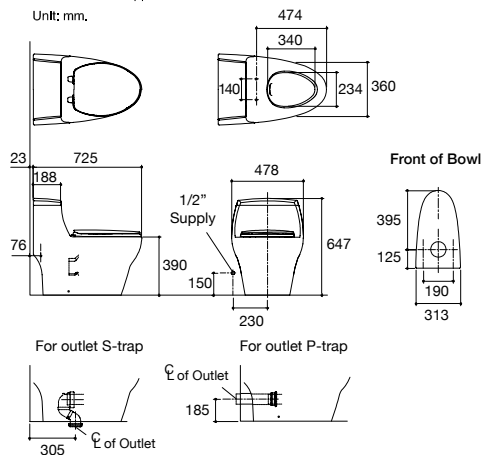

Quick Release Seat

Lets you easily remove seat for a thorough cleaning

Side Flush Button

Large side flush button for convenient flushing

S-trap and P-trap connector

S-trap floor connector and P-trap wall connector

Dimensions are approximate.
Unit: mm.

4.5 LPF

GENTLE CLOSE

POWERFUL FLUSHING

COMFORT

WATER SAVING

Modern
Smart

Pine