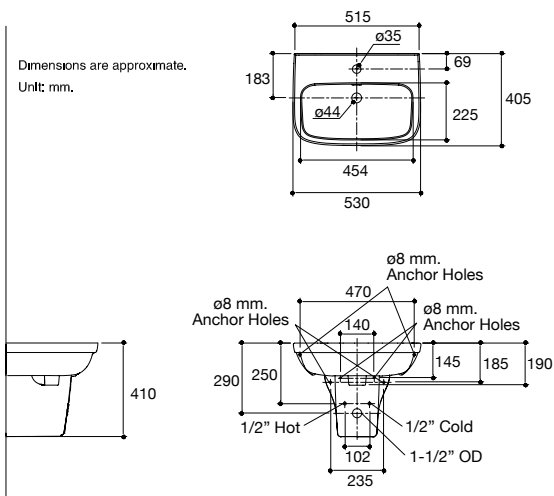

Concealed P-trap

Concealed p-trap when installed with sink semi-pedestal (K-20845X)