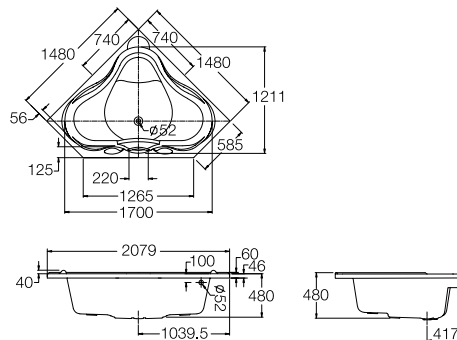

Sparrow

K-14889X / K-14889X-GR / K-14890X

- Size W : 762 x L : 1600 x H : 430 mm
- Capacity : 180 liters
- Weight : 20 kg / 34 kg (K-14890X)
- Including soap holder

K-14889X

White

- With pulling-chain, no hand grips

K-14889X-GR

White

- With pop up drain, no hand grips

K-14890X

White

- 4 Whirlpool jets, adjustable jets by varying flow and direction
- Suction system, and pneumatic switch

Sapphire corner 1500

K-18755X

- Size W : 1480 x L : 1480 x H : 480 mm
- Capacity : 200 liters
- Weight : 42 kg
- Including pop-up drain, and soap holder

K-18755X

White

- With pulling-chain, no hand grips