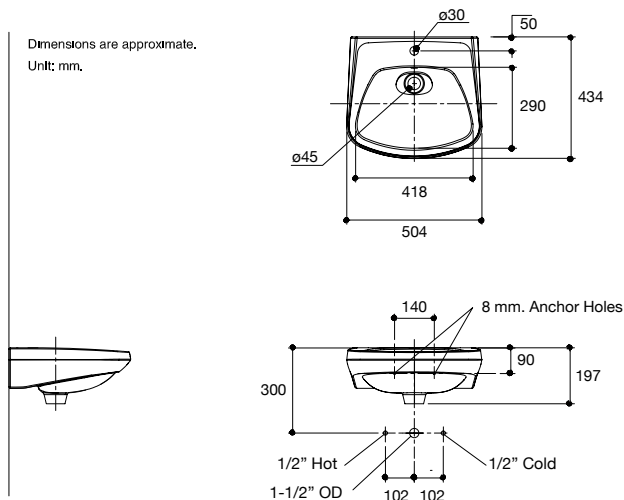

Quality material

The lavatory is constructed of vitreous china which has low water absorption and easier to clean