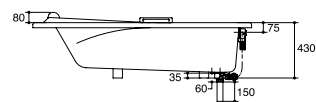

- With pop up drain, hand grips

K-14888X

White

- 4 Whirlpool jets, adjustable jets by varying flow and direction
- Suction system, and pneumatic switch

Pelican

K-14882X / K-14882X-GR / K-14883X

- Size W : 790 x L : 1700 x H : 385 mm
- Capacity : 150 liters
- Weight : 22 kg
- Slip-resistant surface, molded head rest and lumbar back support