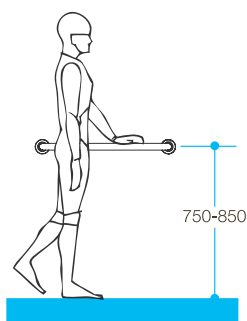

Grab bars installation Guideline

Dimensions are approximate.
Unit: mm.