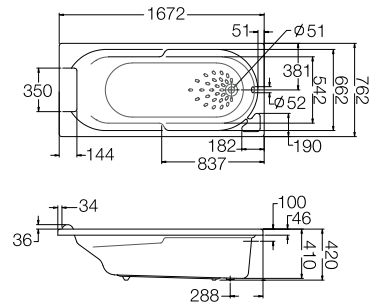

Sorrento 1675

K-18760X / K-18761X

- Size W : 762 x L : 1672 x H : 420 mm
- Capacity : 190 liters
- Weight : 22 kg
- Including pop up drain and overflow