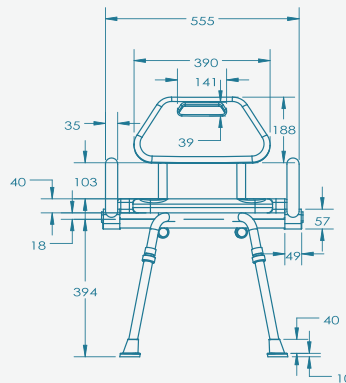

ADVANTAGE / คุณสมบัติ

- Designed for balance and stability
- Authentic PE seat, safe for skin contact
- Non-Slip surface.
- Stable even in the wet floor.
- Easy to assemble/disassemble without tools
- **Proven to support up to 160 kg**
- 5-level adjustable heights
- Certified with ISO13485 for medical device
- 1 Year warranty

- ออกแบบให้รับน้ำหนักได้สมดุ
  มั่นคงไม่พลิกคว่ำง่าย
- ที่นั่งทำจากวัสดุ PE แก้ว
  ปลอดภัยต่อการสัมผัสผิวหนัง
- มีผิวสัมผัสไม่ลื่น นั่งได้อย่างมั่นคง
- เก้าอี้ไม่ลื่นไถล แม้อยู่บนพื้นเปียก
- ถอดประกอบได้ง่ายๆ ไม่ต้องใช้เครื่องมือ
- ผ่านการทดสอบการรับน้ำหนัก 160 กิโลกรัม
- สามารถปรับความสูงได้ 5 ระดับ
- โรงงานผลิต ได้มาตรฐาน ISO13485 มาตรฐาน
  การผลิตเครื่องมือแพทย์ (Medical Device)
- สิ้นค้ารับประกัน 1 ปี

Special leg design to balance the weight
ขาเก้าอี้ออกแบบพิเศษ
เพื่อรับน้ำหนักได้อย่างสมดุล

Detachable arm rest to assist
the standing up and sitting down
สามารถเปิด-ปิดที่วางแขน
เพื่อช่วยเหลือในการลุกนั่งได้อย่างสะดวก

■ H1015 ABLE

Movable Bathroom Chair
เก้าอี้นั่งอาบน้ำ
ปรับระดับ/ย้ายที่ได้