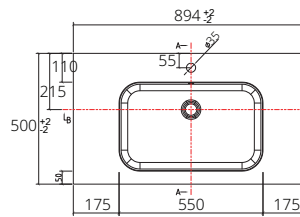

■ VWB0910

Hanging cabinet with galaxy black composite basin gray color painted on plastwood
900 x 500 x 520 mm.
(Soft-close)

ตู้เก็บของพร้อมอ่างล้างหน้าวัสดุสังเคราะห์แบบแขวนผนัง พลาสติกพ่นสีเทา ผิวชาตินเปิด-ปิด ลื่นช้กได้อย่างนุ่มนวล 900 x 500 x 520 มม. (เปิด-ปิด นุ่มนวล)

Waterproof & Termite proof พลาสวูดกันน้ำและกันปลวก 100 %

Double-drawer ลื่นช้ก 2 ชั้น