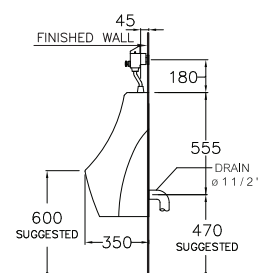

PRODUCT CODE

SERIES

DIMENSION

SHAPE / TYPE

PIPE

WATER SYSTEM

C00247

Riviera / ริเวียร์รา

650 x 410 x 163 mm.

Above Counter Basin

ชนิดวางบนเคาน์เตอร์

C02237

Riviera / ริเวียร์รา

560 x 460 x 170 mm.

Semi Recessed

ชนิดฝังครึ่งเคาน์เตอร์

C31217

Riviera / ริเวียร์รา

320 x 350 x 680 mm.

Wall Hung / แขวนผนัง

P-Trap 470 mm.

1.5 L.

1.5 ลิตร

FINISHED FLOOR

C31217BI

Riviera / ริเวียร์รา

320 x 350 x 680 mm.

Wall Hung / แขวนผนัง

P-Trap 470 mm.

1.5 L.

1.5 ลิตร

FINISHED FLOOR