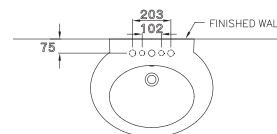

C0141(N1)/C4241

Brio / บริโอ

550 x 440 x 395 mm.

Standard 1 centered