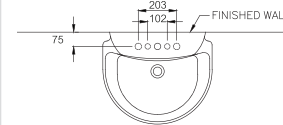

BASIN

WALL HUNG WITH COVER

อ่างล้างหน้าพร้อมขาตั้งอ่าง

PRODUCT CODE

SERIES

DIMENSION

FAUCET OUTLET

STANDARD

C0107/C420

Alice / อลิซ

600 x 500 x 460 mm.

Standard 1 centered

C014/C420

Wendy / เวนดี้

550 x 440 x 450 mm.

Standard 1 centered

C0237/C420

Sasha / ซาซ่า

570 x 480 x 460 mm.

Standard 1 centered