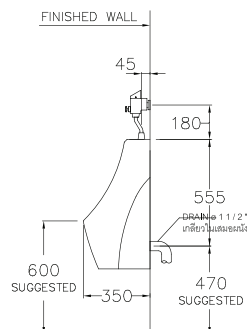

C31217

Riviera / ริวีแยร์

320 x 350 x 680 mm.

Wall hung

P-Trap, Rough-in 470 mm.

Top Inlet

FINISHED FLOOR