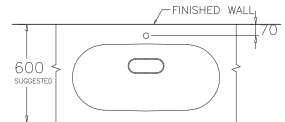

C002517

Olix 90 / โอลิซซ์ 90

900 x 415 x 225 mm.

No Faucet Hole

Made to order : No hole,
Centered 4"