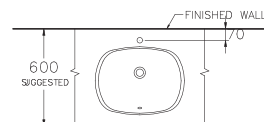

BASIN

ABOVE COUNTER

อ่างล้างหน้าชนิดวางบนเคาน์เตอร์

PRODUCT CODE

SERIES

DIMENSION

FAUCET OUTLET

STANDARD

C0900

Quado 90 / ควอดี้ 90

460 x 890 x 185 mm.

Standard 1 centered

Made to order : No hole,
Centered 4"

C0902

Quado 60 / ควอดี้ 60

460 x 600 x 205 mm.

Standard 1 centered

Made to order : No hole,
Centered 4"

C02517

Chloe / ไคลอ

550 x 420 x 208 mm.

No Faucet Hole

Made to order : No hole,
Centered 4"

C002517

Olix 90 / โอลิซซ์ 90

900 x 415 x 225 mm.

No Faucet Hole

Made to order : No hole,
Centered 4"