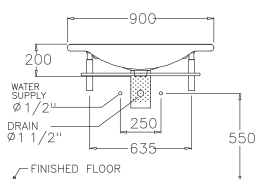

SC0287

Space 80 / สเปซ 80

800 x 435 x 160 mm.

Standard 1 centered