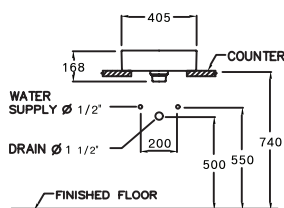

C003417

Sensation Square /
เซนเซชั่น สแควร์

405 x 405 x 168 mm.

No Faucet Hole