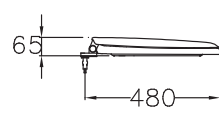

C91002

-

375 x 480 x 65 mm.

Elongate