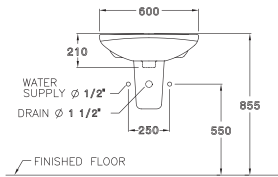

SERIES

DIMENSION

FAUCET OUTLET

STANDARD

C0107/C420

Alice / อลิซ

600 x 500 x 460 mm.

Standard 1 centered