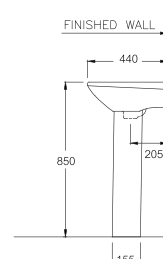

C013/C404

Kensington 20 /

เคนซิงตัน 20

500 x 415 x 810 mm.

Standard 1 centered