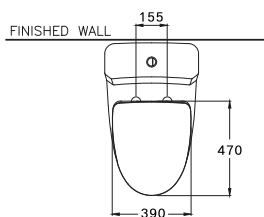

C1053

Micc / มิค

375 x 715 x 715 mm.

Elongate / ยืลองเทค

S-Trap 305 mm.

Siphonic Wash Down 3/4.5 L.

ไซฟอนิค วอช ดาวน์ 3/4.5 ลิตร