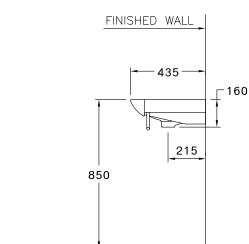

PRODUCT CODE

SERIES

DIMENSION

FAUCET OUTLET

STANDARD

SC0281

Nine-O / ไนน์โอ

900 x 520 x 390 mm.

Standard 1 centered

SC0287

Space 80 / สเปซ 80

800 x 435 x 160 mm.

Standard 1 centered