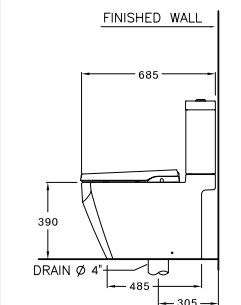

C110507(CN1)

Harmony / ฮาโมนี

380 x 720 x 702 mm.

Elongate / อีลองเกต

One Piece / สุขภัณฑ์ชิ้นเดียว

S-Trap 305 mm.

Triplex Flush 3/4.5 L.

ไตรเพลิกซ์ ฟลัช 3/4.5 ลิตร