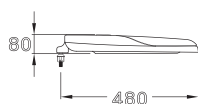

C9111

Dual Smile / ดูเอล สไมล์

365 x 480 x 80 mm.

Elongate