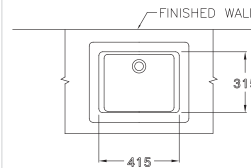

C3300
Service Sink /
อ่างเอนกประสงค์

510 x 680 x 495 mm.
No Faucet Hole