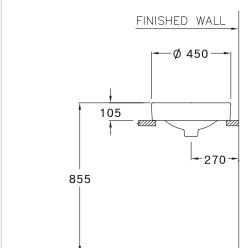

C00027

Neo / นีโอ

450 x 450 x 190 mm.

No Faucet Hole