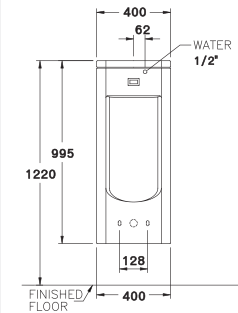

C31507DC

Water ford / ๑๑๓๑๕ ฟ๑๕
(Battery Supply)

400 x 290 x 995 mm.

Wall hung

P-Trap, Rough-in 345 mm.