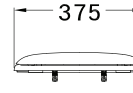

SEAT & COVER

ฝารองนั่งสุขภัณฑ์

PRODUCT CODE

SERIES

DIMENSION

SHAPE

C90804

-

360 x 440 x 40 mm.

U-Shape

C91100

-

370 x 462 x 48 mm.

U-Shape

C91102

-

380 x 465 x 58 mm.

U-Shape

C91550

-

375 x 500 x 75 mm

U-Shape

C9045

-

365 x 460 x 65 mm.

Elongate

C91002

-

375 x 480 x 65 mm.

Elongate

C91005

-

375 x 475 x 60 mm.

Elongate

C91101

-

364 x 462 x 46 mm.

Elongate

PRODUCT CODE

SERIES

DIMENSION

SHAPE