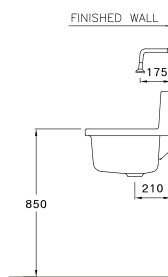

C5241
Sink 24 / อ่างซิงค์ 24

620 x 480 x 255 mm.
No Faucet Hole