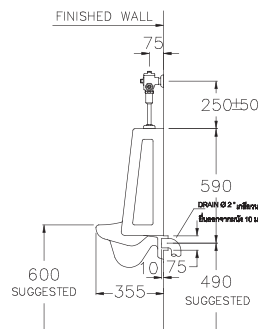

URINAL

WALL HUNG

โถปัสสาวะชนิดแขวนผนัง

PRODUCT CODE

SERIES

DIMENSION

SHAPE

PIPE

C31217

Riviera / ริวีแยร์

320 x 350 x 680 mm.

Wall hung

P-Trap, Rough-in 470 mm.

Top Inlet

FINISHED FLOOR

C31217BI

Riviera / ริวีแยร์

320 x 350 x 680 mm.

Wall hung

P-Trap, Rough-in 470 mm.

Back Inlet

FINISHED FLOOR

C303

Santana / ซานตานา

475 x 355 x 725 mm.

Wall hung

P-Trap, Rough-in 490 mm.

Top Inlet

FINISHED FLOOR

C3010

Marshal / มาร์แช

460 x 335 x 750 mm.

Wall hung

P-Trap, Rough-in 455 mm.

Top Inlet

FINISHED FLOOR