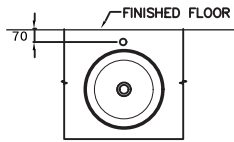

C003407

Sensation Round /
เซนเซชั่น ราวน์

405 x 405 x 168 mm.

No Faucet Hole