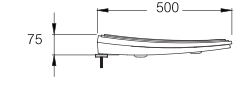

C91550

-

375 x 500 x 75 mm

U-Shape