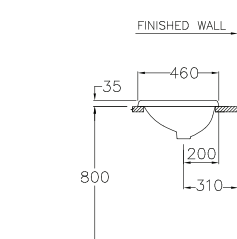

C02607

Serena / เซเรน่า

640 x 520 x 220 mm.

Standard 1 centered