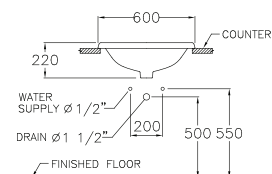

C02607

Serena / เซเรน่า

640 x 520 x 220 mm.

Standard 1 centered