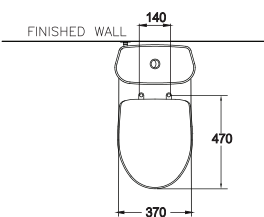

C1142

Priz II / พรึซ ทู

400 x 755 x 670 mm.

Elongate / ยืลองเทค

S-Trap 305 mm.

Siphon Jet 6 L.

ไซฟอน เจท 6 ลิตร