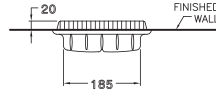

C805

Standard / มาตราฐาน

220 x 65 x 130 mm.