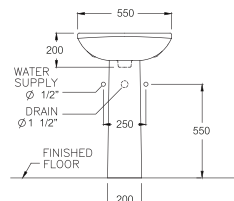

C013/C404

Kensington 20 /

เคนซิงตัน 20

500 x 415 x 810 mm.

Standard 1 centered