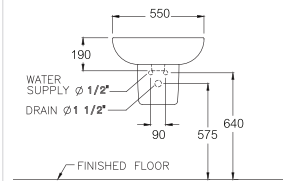

BASIN

WALL HUNG WITH COVER

อ่างล้างหน้าพร้อมขาตั้งอ่าง

PRODUCT CODE

SERIES

DIMENSION

FAUCET OUTLET

STANDARD

C0156/C420

Viva / วิว่า

550 x 460 x 450 mm.

Standard 1 centered

C00580/C4243

Serve S / เซิร์ฟโอส

500 x 375 x 420 mm.

Standard 1 centered

SC01027

Charisma / คาธิสมา

660 x 520 x 415 mm.

Standard 1 centered

C0141(N1)/C4241

Brio / บริโอ

550 x 440 x 395 mm.

Standard 1 centered