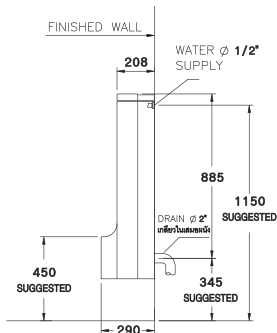

URINAL

SENSOR

โถปัสสาวะชนิดเซ็นเซอร์ในตัว

PRODUCT CODE

SERIES

DIMENSION

SHAPE

PIPE

C31507AC

Water ford / ๑๑๓๑๕ ฟ๑๕
(Water Supply)

400 x 290 x 995 mm.

Wall hung

P-Trap, Rough-in 345 mm.