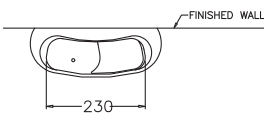

ACCESSORIES

SOUP HOLDER SHELF & HOOK

อุปกรณ์ประกอบห้องน้ำ

PRODUCT CODE

SERIES

DIMENSION

C835

Astoria / แอสโตเรีย

305 x 115 x 100 mm.