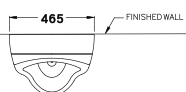

PRODUCT CODE

SERIES

DIMENSION

SHAPE

PIPE

C3011AC

Marshal / มาร์แชล
(Water Supply)

465 x 335 x 780 mm.

Wall hung

P-Trap, Rough-in 455 mm.

FINISHED FLOOR

C3011DC

Marshal / มาร์แชล
(Battery Supply)

465 x 335 x 780 mm.

Wall hung

P-Trap, Rough-in 455 mm.

FINISHED FLOOR

C31227AC

Trubic / ทรูบิค
(Water Supply)

280 x 310 x 680 mm.

Wall hung

P-Trap, Rough-in 505 mm.

FINISHED FLOOR