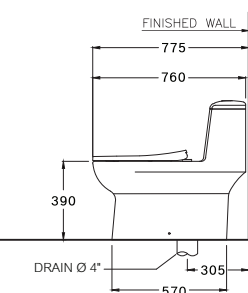

C1053

Micc / มิค

375 x 715 x 715 mm.

Elongate / ยืลองเทค

S-Trap 305 mm.

Siphonic Wash Down 3/4.5 L.

ไซฟอนิค วอช ดาวน์ 3/4.5 ลิตร