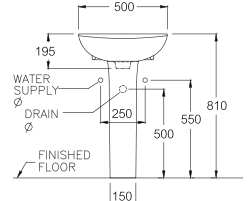

BASIN

WALL HUNG WITH PEDESTAL

อ่างล้างหน้าพร้อมขาตั้งอ่าง

PRODUCT CODE

SERIES

DIMENSION

FAUCET OUTLET

STANDARD

C0107/C411

Alice / อลิซ

600 x 500 x 855 mm.

Standard 1 centered

C0237/C411

Sasha / ซาช่า

570 x 480 x 850 mm.

Standard 1 centered

C014/C411

Wendy / เวนดี้

550 x 440 x 850 mm.

Standard 1 centered

C013/C404

Kensington 20 /

เคนซิงตัน 20

500 x 415 x 810 mm.

Standard 1 centered