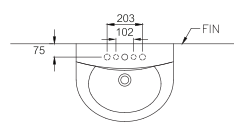

C013/C404

Kensington 20 /

เคนซิงตัน 20

500 x 415 x 810 mm.

Standard 1 centered