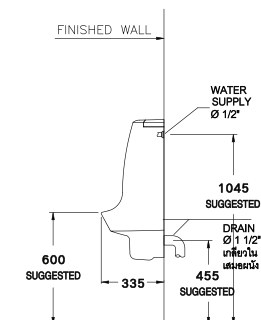

FINISHED FLOOR