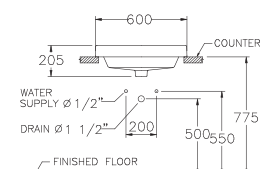

C0902

Quado 60 / ควอดี้ 60

460 x 600 x 205 mm.

Standard 1 centered

Made to order : No hole,
Centered 4"

C02517

Chloe / ไคลอ

550 x 420 x 208 mm.

No Faucet Hole

Made to order : No hole,
Centered 4"