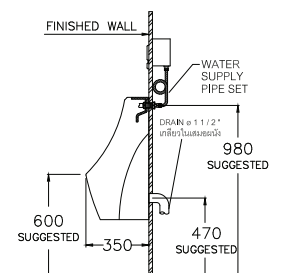

Wall Hung / แขวนผนัง

P-Trap 470 mm.

1.5 L.

1.5 ลิตร

FINISHED FLOOR

TETRAGON SERIES

TETRAGON SERIES

Sophisticated in a simplicity style of Tetragon series create a sparkling emotion in the bathroom. The soften deluxe curve and the rectangular form and make it softer and smooth flow. Tetragon series consists of toilet, wall face toilet, wall hung toilet, bidet basin with full pedestal, semi corner and semi-recessed basin. The sharp, crisp lines of the Tetragon and its gently sloped front are distinctively modern.