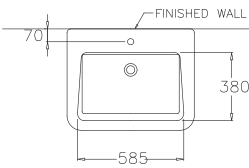

C2400
Service Sink /
อ่างเอนกประสงค์

615 x 490 x 475 mm.
No Faucet Hole