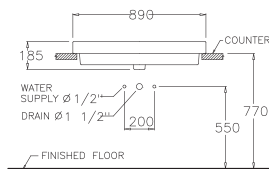

STANDARD

C0900

Quado 90 / ควอดี้ 90

460 x 890 x 185 mm.

Standard 1 centered

Made to order : No hole,
Centered 4"

C0902

Quado 60 / ควอดี้ 60