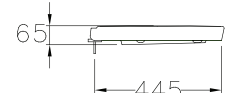

PRODUCT CODE

SERIES

DIMENSION

SHAPE