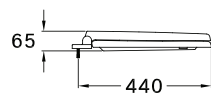

DIMENSION

SHAPE

C91831

410 x 475 x 75 mm.

Elongate

C90056

365 x 440 x 65 mm.

Round Bowl