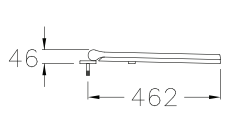

364 x 462 x 46 mm.

Elongate

PRODUCT CODE

SERIES

DIMENSION

SHAPE

PRODUCT CODE

SERIES