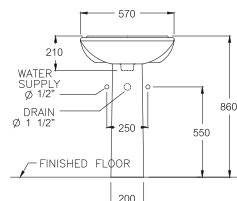

C014/C411

Wendy / เวนดี้

550 x 440 x 850 mm.

Standard 1 centered