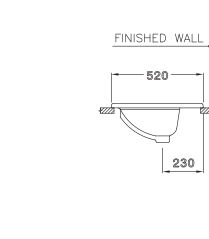

C0110

Victor / วิคเตอร์

615 x 470 x 205 mm.

Standard 1 centered