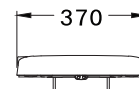

CVN92201

Convenience / คณวีเนี่ยนซ์

370 x 500 x 65 mm.

Elongate / ีลลวงทท