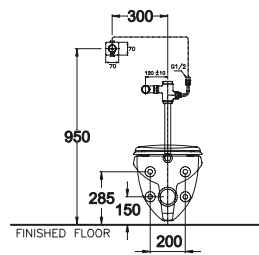

C13921

Elzra / เอลซร้า

375 x 670 x 390 mm.

Elongate / ยืดอก

P-Trap 100 mm.

Siphon Jet 3.8 L.

โซฟ่อน เจท 3.8 ลิตร