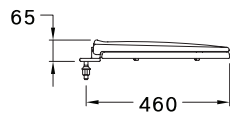

C9045

-

365 x 460 x 65 mm.

Elongate