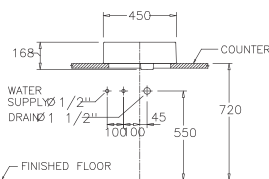

C0032

Space-Top II / สเปซ ท็อป ๒

300 x 530 x 170 mm.

Standard 1 Faucet Hole