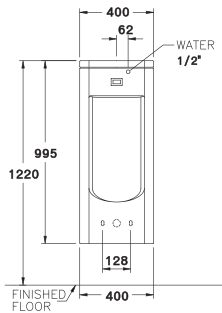

URINAL

SENSOR

โถปัสสาวะชนิดเซ็นเซอร์ในตัว

PRODUCT CODE

SERIES

DIMENSION

SHAPE

PIPE

C31507AC

Water ford / ๑๑๓๑๕ ฟ๑๕
(Water Supply)

400 x 290 x 995 mm.

Wall hung

P-Trap, Rough-in 345 mm.