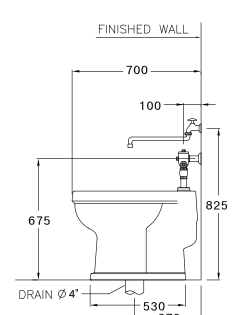

PRODUCT CODE

SERIES

DIMENSION

FAUCET OUTLET

STANDARD

C2800
Service Sink /
อ่างเอนกประสงค์

710 x 560 x 435 mm.
No Faucet Hole

C2400
Service Sink /
อ่างเอนกประสงค์

615 x 490 x 475 mm.
No Faucet Hole

C5241
Sink 24 / อ่างซิงค์ 24

620 x 480 x 255 mm.
No Faucet Hole

C5201
Sink 20 / อ่างซิงค์ 20

520 x 420 x 235 mm.
No Faucet Hole

C3300
Service Sink /
อ่างเอนกประสงค์

510 x 680 x 495 mm.
No Faucet Hole