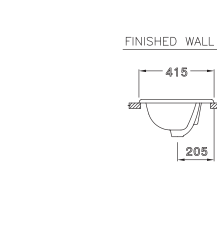

C007

Jade / เจด

560 x 415 x 215 mm.

Standard 1 centered