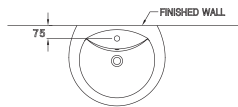

DIMENSION

FAUCET OUTLET

STANDARD

C0107/C411

Alice / อลิซ

600 x 500 x 855 mm.

Standard 1 centered

C0237/C411