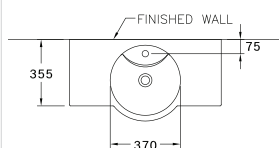

PRODUCT CODE

SERIES

DIMENSION

FAUCET OUTLET

STANDARD

SC0281

Nine-O / ไนน์โอ

900 x 520 x 390 mm.

Standard 1 centered

SC0287

Space 80 / สเปซ 80

800 x 435 x 160 mm.

Standard 1 centered