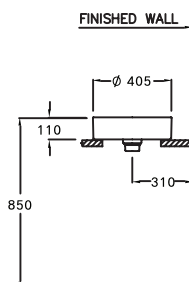

C003407

Sensation Round /
เซนเซชั่น ราวน์

405 x 405 x 168 mm.

No Faucet Hole