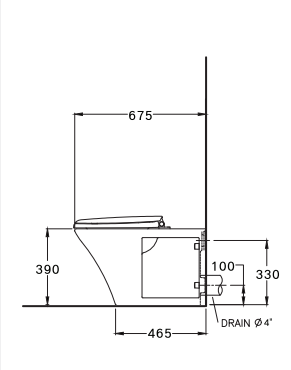

C13221BI

Munich II / มิวนิค ๓

375 x 675 x 390 mm.

Elongate / ยืลองเทค

P-Trap 100 mm.

Siphon Jet 4.5 L.

ไซฟ่อน เจค 4.5 ลิตร