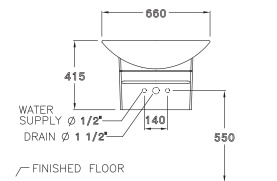

C0141(N1)/C4241

Brio / บริโอ

550 x 440 x 395 mm.

Standard 1 centered