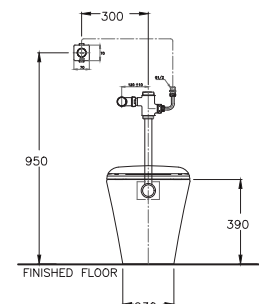

C1322BI

Munich II / มิวนิค ๓

375 x 675 x 390 mm.

Elongate / ยืลองเทค

S-Trap 250 mm.

Siphon Jet 3.8 L.

ไซฟ่อน เจค 3.8 ลิตร