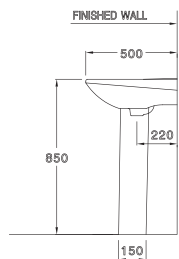

DIMENSION

FAUCET OUTLET

STANDARD

C0107/C411

Alice / อลิซ

600 x 500 x 855 mm.

Standard 1 centered

C0237/C411