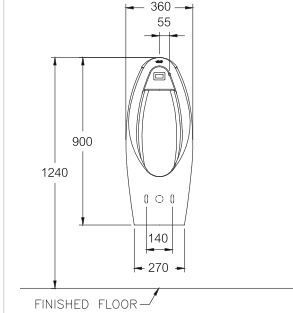

C31237AC

Domenics / โด๑๑๑๕
(Water Supply)

360 x 340 x 900 mm.

Wall hung

P-Trap, Rough-in 480 mm.