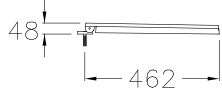

C91100

-

370 x 462 x 48 mm.

U-Shape