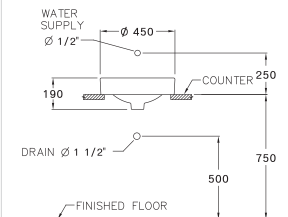

C00027

Neo / นีโอ

450 x 450 x 190 mm.

No Faucet Hole