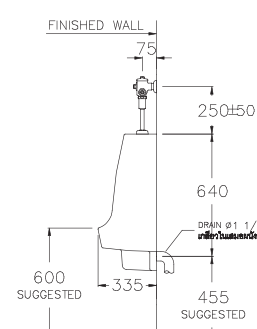

URINAL

WALL HUNG

โถปัสสาวะชนิดแขวนผนัง

PRODUCT CODE

SERIES

DIMENSION

SHAPE

PIPE

C31217

Riviera / ริวีแยร์

320 x 350 x 680 mm.

Wall hung

P-Trap, Rough-in 470 mm.

Top Inlet

FINISHED FLOOR

C31217BI

Riviera / ริวีแยร์

320 x 350 x 680 mm.

Wall hung

P-Trap, Rough-in 470 mm.

Back Inlet

FINISHED FLOOR

C303

Santana / ซานตานา

475 x 355 x 725 mm.

Wall hung

P-Trap, Rough-in 490 mm.

Top Inlet

FINISHED FLOOR

C3010

Marshal / มาร์แช

460 x 335 x 750 mm.

Wall hung

P-Trap, Rough-in 455 mm.

Top Inlet

FINISHED FLOOR