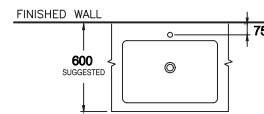

C0911(MBK)

Thantara / ธารธารา

650 x 425 x 160 mm.

Above Counter Basin

ชนิดวางบนเคาน์เตอร์

CLASSIQUE SERIES

CLASSIQUE SERIES

A classic design site that maintains a unique luxury, and invaluable as the ultimate art work that is still beautiful, timeless and able to coexist with the present era in harmony