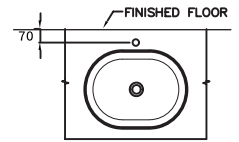

C003437

Sensation Capsule /
เซนเซชั่น แคปซูล

550 x 405 x 168 mm.

No Faucet Hole