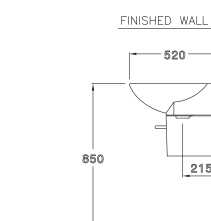

C0141(N1)/C4241

Brio / บริโอ

550 x 440 x 395 mm.

Standard 1 centered