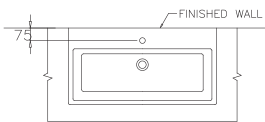

STANDARD

C0900

Quado 90 / ควอดี้ 90

460 x 890 x 185 mm.

Standard 1 centered

Made to order : No hole,
Centered 4"

C0902

Quado 60 / ควอดี้ 60