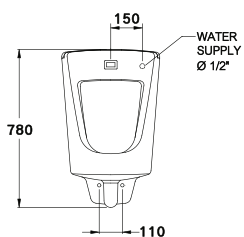

DIMENSION

SHAPE

PIPE

C3011AC

Marshal / มาร์แชล
(Water Supply)

465 x 335 x 780 mm.

Wall hung

P-Trap, Rough-in 455 mm.