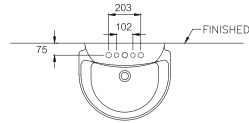

C014/C411

Wendy / เวนดี้

550 x 440 x 850 mm.

Standard 1 centered