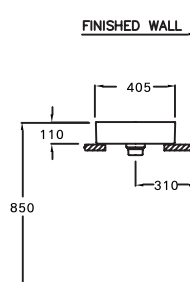

C003417

Sensation Square /
เซนเซชั่น สแควร์

405 x 405 x 168 mm.

No Faucet Hole