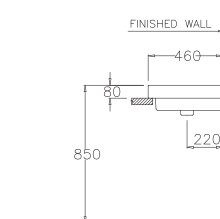

STANDARD

C0900

Quado 90 / ควอดี้ 90

460 x 890 x 185 mm.

Standard 1 centered

Made to order : No hole,
Centered 4"

C0902

Quado 60 / ควอดี้ 60