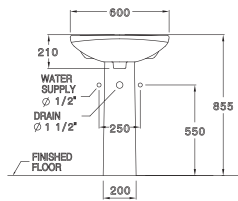

DIMENSION

FAUCET OUTLET

STANDARD

C0107/C411

Alice / อลิซ

600 x 500 x 855 mm.

Standard 1 centered

C0237/C411