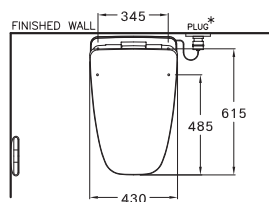

C10207

Verzo / เวอร์โซ

430 x 670 x 520 mm.

Elongate / ยืงองเทค

One Piece / สุกกัณทึซึนเด็ยว

S-Trap 305 mm.

Siphon Jet 3.8 L.

โซฟอน เจค 3.8 ลึตส