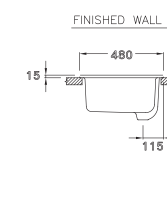

C5201
Sink 20 / อ่างซิงค์ 20

520 x 420 x 235 mm.
No Faucet Hole