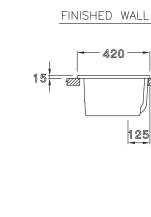

C3300
Service Sink /
อ่างเอนกประสงค์

510 x 680 x 495 mm.
No Faucet Hole