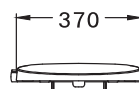

CVN92204

Convenience / คณวีเนี่ยนซ์

370 x 495 x 58 mm.

Elongate / ีลลวงทท