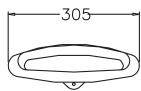

ACCESSORIES

SOUP HOLDER SHELF & HOOK

อุปกรณ์ประกอบห้องน้ำ

PRODUCT CODE

SERIES

DIMENSION

C835

Astoria / แอสโตเรีย

305 x 115 x 100 mm.