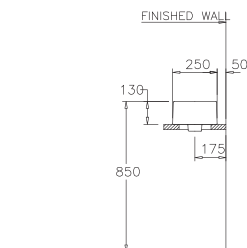

C0032

Space-Top II / สเปซ ท็อป ๒

300 x 530 x 170 mm.

Standard 1 Faucet Hole