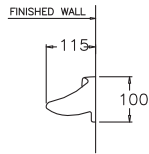

ACCESSORIES

SOUP HOLDER SHELF & HOOK

อุปกรณ์ประกอบห้องน้ำ

PRODUCT CODE

SERIES

DIMENSION

C835

Astoria / แอสโตเรีย

305 x 115 x 100 mm.