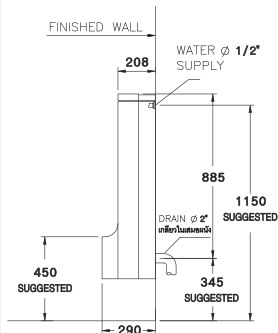

C31507DC

Water ford / ๑๑๓๑๕ ฟ๑๕
(Battery Supply)

400 x 290 x 995 mm.

Wall hung

P-Trap, Rough-in 345 mm.