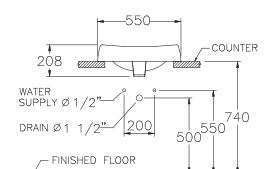

BASIN

ABOVE COUNTER

อ่างล้างหน้าชนิดวางบนเคาน์เตอร์

PRODUCT CODE

SERIES

DIMENSION

FAUCET OUTLET

STANDARD

C0900

Quado 90 / ควอดี้ 90

460 x 890 x 185 mm.

Standard 1 centered

Made to order : No hole,
Centered 4"

C0902

Quado 60 / ควอดี้ 60

460 x 600 x 205 mm.

Standard 1 centered

Made to order : No hole,
Centered 4"

C02517

Chloe / ไคลอ

550 x 420 x 208 mm.

No Faucet Hole

Made to order : No hole,
Centered 4"

C002517

Olix 90 / โอลิซซ์ 90

900 x 415 x 225 mm.

No Faucet Hole

Made to order : No hole,
Centered 4"