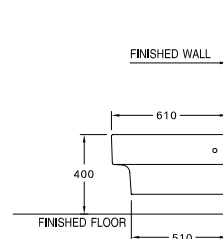

Olix / โอลิซ

380 x 550 x 400 mm.

B31617

Quado / ควอดด์

425 x 610 x 400 mm.

ACCESSORIES

Conveniently organize and personalize your bathroom with a wide range of bath wares made from the highest-quality ceramics.