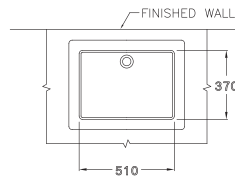

C5201
Sink 20 / อ่างซิงค์ 20

520 x 420 x 235 mm.
No Faucet Hole