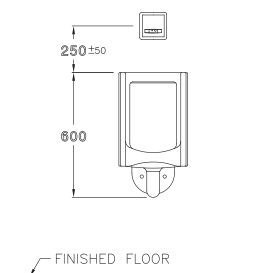

C313BI

Natasha / นาตasha

330 x 315 x 600 mm.

Wall hung

P-Trap, Rough-in 500 mm.

Back Inlet