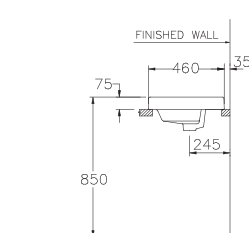

C0902

Quado 60 / ควอดี้ 60

460 x 600 x 205 mm.

Standard 1 centered

Made to order : No hole,
Centered 4"

C02517

Chloe / ไคลอ

550 x 420 x 208 mm.

No Faucet Hole

Made to order : No hole,
Centered 4"