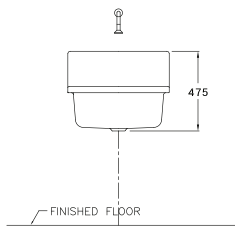

C5241
Sink 24 / อ่างซิงค์ 24

620 x 480 x 255 mm.
No Faucet Hole