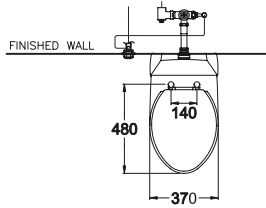

C13921

Elzra / เอลซร้า

375 x 670 x 390 mm.

Elongate / ยืดอก

P-Trap 100 mm.

Siphon Jet 3.8 L.

โซฟ่อน เจท 3.8 ลิตร