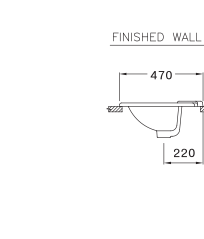

BASIN

COUNTER TOP

อ่างล้างหน้าชนิดฝังเคาน์เตอร์

PRODUCT CODE

SERIES

DIMENSION

FAUCET OUTLET

STANDARD

C05867

Chloe / ไคลอ

600 x 460 x 220 mm.

No Faucet Hole

C02607

Serena / เซเรน่า

640 x 520 x 220 mm.

Standard 1 centered

C0110

Victor / วิคเตอร์

615 x 470 x 205 mm.

Standard 1 centered

C007

Jade / เจด

560 x 415 x 215 mm.

Standard 1 centered