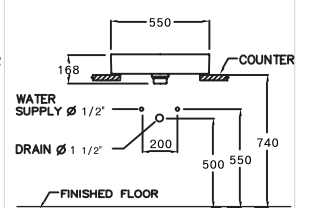

C003437

Sensation Capsule /
เซนเซชั่น แคปซูล

550 x 405 x 168 mm.

No Faucet Hole