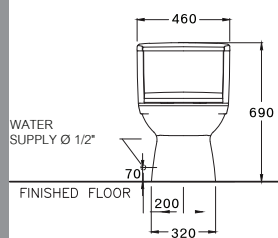

C1053

Micc / มิค

375 x 715 x 715 mm.

Elongate / ยืลองเทค

S-Trap 305 mm.

Siphonic Wash Down 3/4.5 L.

ไซฟอนิค วอช ดาวน์ 3/4.5 ลิตร