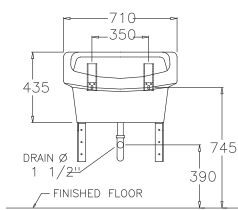

C2400
Service Sink /
อ่างเอนกประสงค์

615 x 490 x 475 mm.
No Faucet Hole