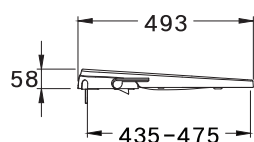

CVN92205

Convenience / คณวีเนี่ยนซ์

370 x 493 x 58 mm.

Round Bowl / ทรงทวน