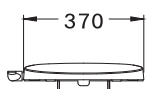

CVN92205

Convenience / คณวีเนี่ยนซ์

370 x 493 x 58 mm.

Round Bowl / ทรงทวน