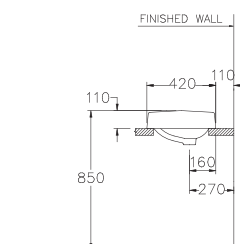

BASIN

ABOVE COUNTER

อ่างล้างหน้าชนิดวางบนเคาน์เตอร์

PRODUCT CODE

SERIES

DIMENSION

FAUCET OUTLET

STANDARD

C0900

Quado 90 / ควอดี้ 90

460 x 890 x 185 mm.

Standard 1 centered

Made to order : No hole,
Centered 4"

C0902

Quado 60 / ควอดี้ 60

460 x 600 x 205 mm.

Standard 1 centered

Made to order : No hole,
Centered 4"

C02517

Chloe / ไคลอ

550 x 420 x 208 mm.

No Faucet Hole

Made to order : No hole,
Centered 4"

C002517

Olix 90 / โอลิซซ์ 90

900 x 415 x 225 mm.

No Faucet Hole

Made to order : No hole,
Centered 4"