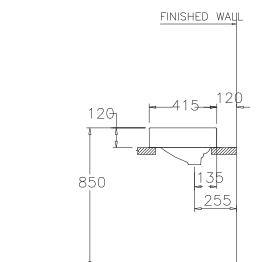

C002517

Olix 90 / โอลิซซ์ 90

900 x 415 x 225 mm.

No Faucet Hole

Made to order : No hole,
Centered 4"