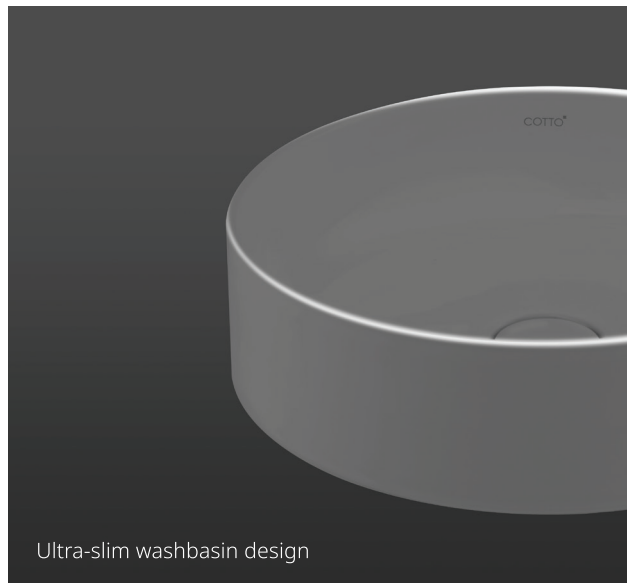

COATING & CLAY

COTTO COATING

Innovative coating technology perfectly meets all the needs for the design and the modern lifestyle.

เทคโนโลยีในการผลิตเคลือบแบบใหม่ สูตรเฉพาะของ COTTO ทำให้สามารถตอบโจทย์วิวัฒนาการด้านงานดีไซน์สมัยใหม่ (Design Trend) ,Life Style และทุกความต้องการได้อย่างสมบูรณ์แบบ

COTTO CLAY

COTTO CERAM™
Extremely Durable & Thin Edge

COTTO's advanced clay technology creates a Perfect Appearance ultra-slim wash basin design, providing a durable, anti-crazing product suitable for both warm and cold water.

เทคโนโลยีการผลิตพร้อมเนื้อดิน สูตรพิเศษเฉพาะของ COTTO ที่ทำให้สามารถผลิตอ่างบางได้ภายใต้ความสมบูรณ์แบบของชิ้นงาน (Perfect Appearance) เหมาะกับการนำไปใช้งานทั้งน้ำร้อนน้ำเย็น โดยยังคงรูปลักษณ์สวยโดดเด่น ไม่แตกราน

Ultra-slim washbasin design