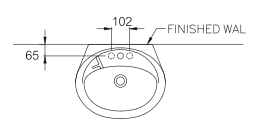

BASIN

WALL HUNG WITH PEDESTAL

อ่างล้างหน้าพร้อมขาตั้งอ่าง

PRODUCT CODE

SERIES

DIMENSION

FAUCET OUTLET

STANDARD

C0107/C411

Alice / อลิซ

600 x 500 x 855 mm.

Standard 1 centered

C0237/C411

Sasha / ซาช่า

570 x 480 x 850 mm.

Standard 1 centered

C014/C411

Wendy / เวนดี้

550 x 440 x 850 mm.

Standard 1 centered

C013/C404

Kensington 20 /

เคนซิงตัน 20

500 x 415 x 810 mm.

Standard 1 centered