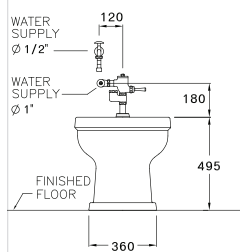

PRODUCT CODE

SERIES

DIMENSION

FAUCET OUTLET

STANDARD

C2800
Service Sink /
อ่างเอนกประสงค์

710 x 560 x 435 mm.
No Faucet Hole

C2400
Service Sink /
อ่างเอนกประสงค์

615 x 490 x 475 mm.
No Faucet Hole

C5241
Sink 24 / อ่างซิงค์ 24

620 x 480 x 255 mm.
No Faucet Hole

C5201
Sink 20 / อ่างซิงค์ 20

520 x 420 x 235 mm.
No Faucet Hole

C3300
Service Sink /
อ่างเอนกประสงค์

510 x 680 x 495 mm.
No Faucet Hole