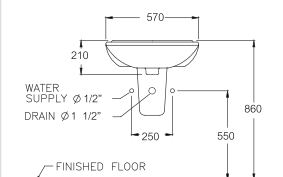

BASIN

WALL HUNG WITH COVER

อ่างล้างหน้าพร้อมขาตั้งอ่าง

PRODUCT CODE

SERIES

DIMENSION

FAUCET OUTLET

STANDARD

C0107/C420

Alice / อลิซ

600 x 500 x 460 mm.

Standard 1 centered

C014/C420

Wendy / เวนดี้

550 x 440 x 450 mm.

Standard 1 centered

C0237/C420

Sasha / ซาซ่า

570 x 480 x 460 mm.

Standard 1 centered