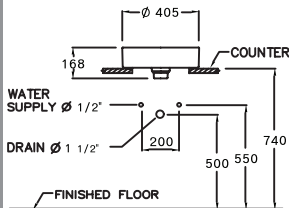

C003407

Sensation Round /
เซนเซชั่น ราวน์

405 x 405 x 168 mm.

No Faucet Hole