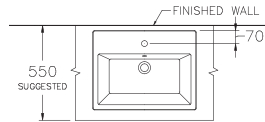

C0902

Quado 60 / ควอดี้ 60

460 x 600 x 205 mm.

Standard 1 centered

Made to order : No hole,
Centered 4"

C02517

Chloe / ไคลอ

550 x 420 x 208 mm.

No Faucet Hole

Made to order : No hole,
Centered 4"