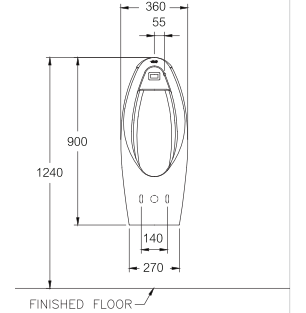

C31237DC

Domenics / โด๑๑๑๕
(Battery Supply)

360 x 340 x 900 mm.

Wall hung

P-Trap, Rough-in 480 mm.