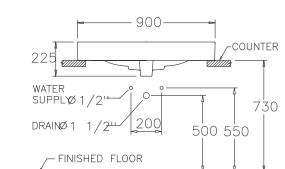

C002517

Olix 90 / โอลิซซ์ 90

900 x 415 x 225 mm.

No Faucet Hole

Made to order : No hole,
Centered 4"