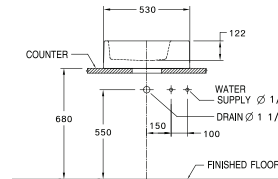

C00027

Neo / นีโอ

450 x 450 x 190 mm.

No Faucet Hole