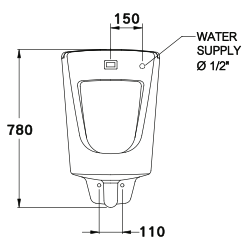

PRODUCT CODE

SERIES

DIMENSION

SHAPE

PIPE

C3011AC

Marshal / มาร์แชล
(Water Supply)

465 x 335 x 780 mm.

Wall hung

P-Trap, Rough-in 455 mm.

FINISHED FLOOR

C3011DC

Marshal / มาร์แชล
(Battery Supply)

465 x 335 x 780 mm.

Wall hung

P-Trap, Rough-in 455 mm.

FINISHED FLOOR

C31227AC

Trubic / ทรูบิค
(Water Supply)

280 x 310 x 680 mm.

Wall hung

P-Trap, Rough-in 505 mm.

FINISHED FLOOR