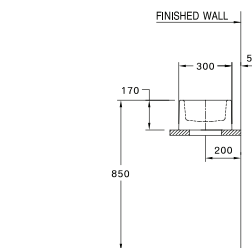

BASIN

ABOVE COUNTER

อ่างล้างหน้าชนิดวางบนเคาน์เตอร์

PRODUCT CODE

SERIES

DIMENSION

FAUCET OUTLET

STANDARD

C00257

Olix 52 / โอลิคซ์ 52

404 x 520 x 200 mm.

No Faucet Hole

C0031

Space-Top / สเปซ ท็อป

250 x 450 x 168 mm.

Standard 1 Faucet Hole

C0032

Space-Top II / สเปซ ท็อป ๒

300 x 530 x 170 mm.

Standard 1 Faucet Hole

C00027

Neo / นีโอ

450 x 450 x 190 mm.

No Faucet Hole