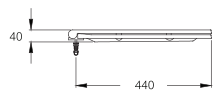

DIMENSION

SHAPE

C90804

-

360 x 440 x 40 mm.

U-Shape

C91100

-