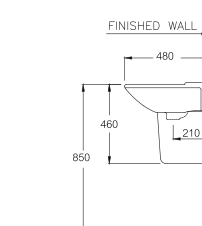

BASIN

WALL HUNG WITH COVER

อ่างล้างหน้าพร้อมขาตั้งอ่าง

PRODUCT CODE

SERIES

DIMENSION

FAUCET OUTLET

STANDARD

C0107/C420

Alice / อลิซ

600 x 500 x 460 mm.

Standard 1 centered

C014/C420

Wendy / เวนดี้

550 x 440 x 450 mm.

Standard 1 centered

C0237/C420

Sasha / ซาซ่า

570 x 480 x 460 mm.

Standard 1 centered