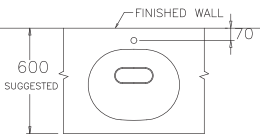

C0031

Space-Top / สเปซ ท็อป

250 x 450 x 168 mm.

Standard 1 Faucet Hole