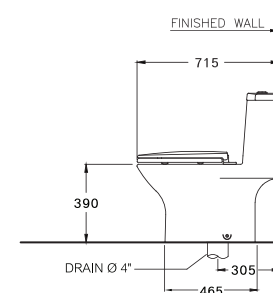

C1015

Macc / แมค

410 x 740 x 595 mm.

Elongate / ยืลองเทค

S-Trap 305 mm.

Siphonic Wash Down 3/4.5 L.

ไซฟอนิค วอช ดาวน์ 3/4.5 ลิตร