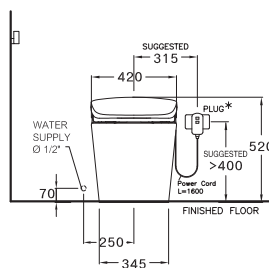

C10207

Verzo / เวอร์โซ

430 x 670 x 520 mm.

Elongate / ยืงองเทค

One Piece / สุกกัณทึซึนเด็ยว

S-Trap 305 mm.

Siphon Jet 3.8 L.

โซฟอน เจค 3.8 ลึตส