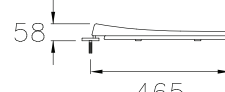

C91102

-

380 x 465 x 58 mm.

U-Shape