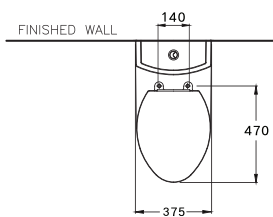

C1015

Macc / แมค

410 x 740 x 595 mm.

Elongate / ยืลองเทค

S-Trap 305 mm.

Siphonic Wash Down 3/4.5 L.

ไซฟอนิค วอช ดาวน์ 3/4.5 ลิตร