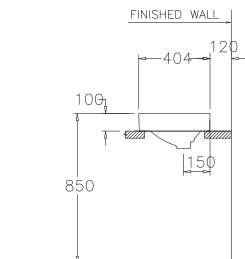

C0031

Space-Top / สเปซ ท็อป

250 x 450 x 168 mm.

Standard 1 Faucet Hole