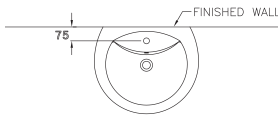

SERIES

DIMENSION

FAUCET OUTLET

STANDARD

C0107/C420

Alice / อลิซ

600 x 500 x 460 mm.

Standard 1 centered