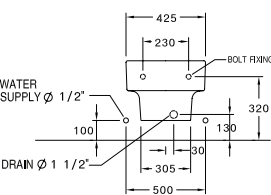

Olix / โอลิซ

380 x 550 x 400 mm.

B31617

Quado / ควอดด์

425 x 610 x 400 mm.

ACCESSORIES

Conveniently organize and personalize your bathroom with a wide range of bath wares made from the highest-quality ceramics.