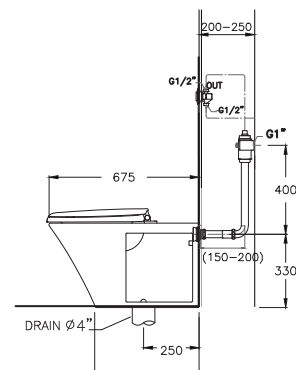

C1322BI

Munich II / มิวนิค ๓

375 x 675 x 390 mm.

Elongate / ยืลองเทค

S-Trap 250 mm.

Siphon Jet 3.8 L.

ไซฟ่อน เจค 3.8 ลิตร