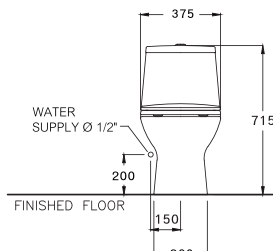

C1015

Macc / แมค

410 x 740 x 595 mm.

Elongate / ยืลองเทค

S-Trap 305 mm.

Siphonic Wash Down 3/4.5 L.

ไซฟอนิค วอช ดาวน์ 3/4.5 ลิตร