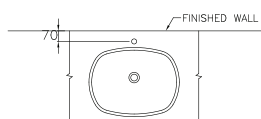

C02607

Serena / เซเรน่า

640 x 520 x 220 mm.

Standard 1 centered