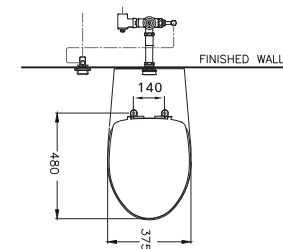

C1322BI

Munich II / มิวนิค ๓

375 x 675 x 390 mm.

Elongate / ยืลองเทค

S-Trap 250 mm.

Siphon Jet 3.8 L.

ไซฟ่อน เจค 3.8 ลิตร