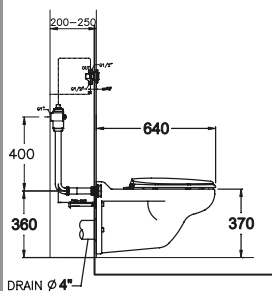

C13921

Elzra / เอลซร้า

375 x 670 x 390 mm.

Elongate / ยืดอก

P-Trap 100 mm.

Siphon Jet 3.8 L.

โซฟ่อน เจท 3.8 ลิตร