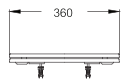

DIMENSION

SHAPE

C90804

-

360 x 440 x 40 mm.

U-Shape

C91100

-