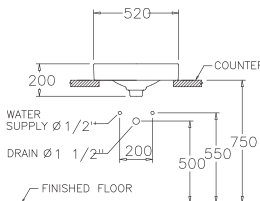

C0031

Space-Top / สเปซ ท็อป

250 x 450 x 168 mm.

Standard 1 Faucet Hole