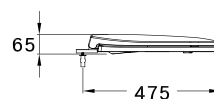

C91251

-

365 x 475 x 65 mm.

Semi-Elongated