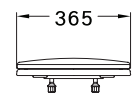

C9045

-

365 x 460 x 65 mm.

Elongate