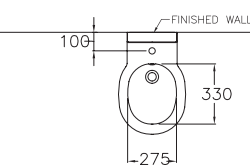

Olix / โอลิซ

380 x 550 x 400 mm.

B31617

Quado / ควอดด์

425 x 610 x 400 mm.

ACCESSORIES

Conveniently organize and personalize your bathroom with a wide range of bath wares made from the highest-quality ceramics.