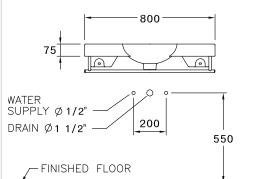

PRODUCT CODE

SERIES

DIMENSION

FAUCET OUTLET

STANDARD

SC0281

Nine-O / ไนน์โอ

900 x 520 x 390 mm.

Standard 1 centered

SC0287

Space 80 / สเปซ 80

800 x 435 x 160 mm.

Standard 1 centered