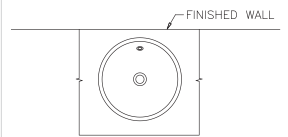

BASIN

ABOVE COUNTER

อ่างล้างหน้าชนิดวางบนเคาน์เตอร์

PRODUCT CODE

SERIES

DIMENSION

FAUCET OUTLET

STANDARD

C00257

Olix 52 / โอลิคซ์ 52

404 x 520 x 200 mm.

No Faucet Hole

C0031

Space-Top / สเปซ ท็อป

250 x 450 x 168 mm.

Standard 1 Faucet Hole

C0032

Space-Top II / สเปซ ท็อป ๒

300 x 530 x 170 mm.

Standard 1 Faucet Hole

C00027

Neo / นีโอ

450 x 450 x 190 mm.

No Faucet Hole