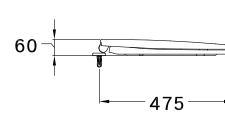

C91005

-

375 x 475 x 60 mm.

Elongate