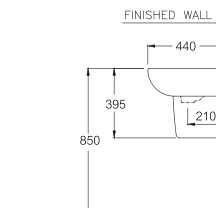

BASIN

WALL HUNG WITH COVER

อ่างล้างหน้าพร้อมขาตั้งอ่าง

PRODUCT CODE

SERIES

DIMENSION

FAUCET OUTLET

STANDARD

C0156/C420

Viva / วิว่า

550 x 460 x 450 mm.

Standard 1 centered

C00580/C4243

Serve S / เซิร์ฟโอส

500 x 375 x 420 mm.

Standard 1 centered

SC01027

Charisma / คาธิสมา

660 x 520 x 415 mm.

Standard 1 centered

C0141(N1)/C4241

Brio / บริโอ

550 x 440 x 395 mm.

Standard 1 centered