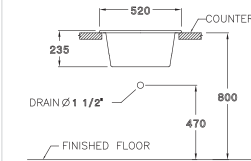

C3300
Service Sink /
อ่างเอนกประสงค์

510 x 680 x 495 mm.
No Faucet Hole