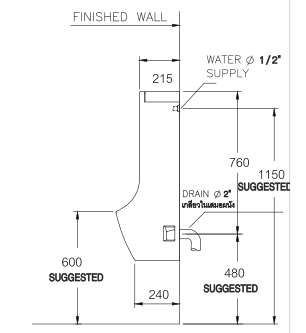

C31237DC

Domenics / โด๑๑๑๕
(Battery Supply)

360 x 340 x 900 mm.

Wall hung

P-Trap, Rough-in 480 mm.