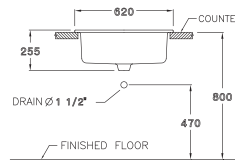

C5201
Sink 20 / อ่างซิงค์ 20

520 x 420 x 235 mm.
No Faucet Hole