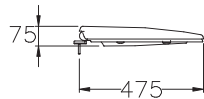

DIMENSION

SHAPE

C91831

410 x 475 x 75 mm.

Elongate

C90056

365 x 440 x 65 mm.

Round Bowl