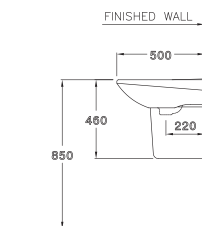

SERIES

DIMENSION

FAUCET OUTLET

STANDARD

C0107/C420

Alice / อลิซ

600 x 500 x 460 mm.

Standard 1 centered