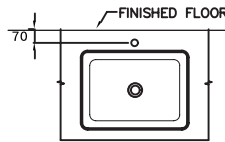

C003427

Sensation Rectangle /
เซนเซชั่น เรคแทงเกิ้ล

550 x 405 x 168 mm.

No Faucet Hole