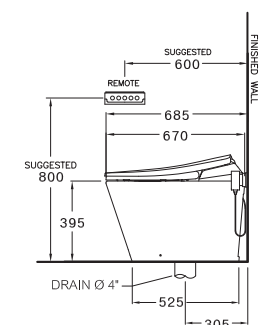

C10207

Verzo / เวอร์โซ

430 x 670 x 520 mm.

Elongate / ยืงองเทค

One Piece / สุกกัณทึซึนเด็ยว

S-Trap 305 mm.

Siphon Jet 3.8 L.

โซฟอน เจค 3.8 ลึตส