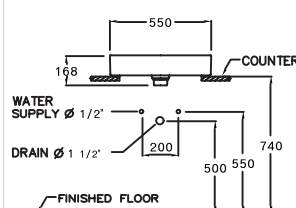

C003427

Sensation Rectangle /
เซนเซชั่น เรคแทงเกิ้ล

550 x 405 x 168 mm.

No Faucet Hole