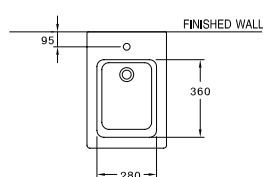

Olix / โอลิซ

380 x 550 x 400 mm.

B31617

Quado / ควอดด์

425 x 610 x 400 mm.

ACCESSORIES

Conveniently organize and personalize your bathroom with a wide range of bath wares made from the highest-quality ceramics.