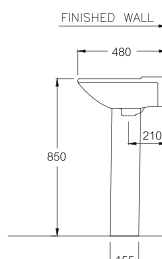

C014/C411

Wendy / เวนดี้

550 x 440 x 850 mm.

Standard 1 centered