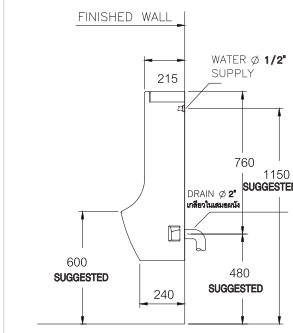

C31237AC

Domenics / โด๑๑๑๕
(Water Supply)

360 x 340 x 900 mm.

Wall hung

P-Trap, Rough-in 480 mm.