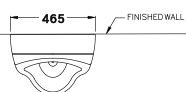

DIMENSION

SHAPE

PIPE

C3011AC

Marshal / มาร์แชล
(Water Supply)

465 x 335 x 780 mm.

Wall hung

P-Trap, Rough-in 455 mm.