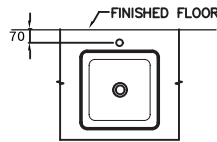

C003417

Sensation Square /
เซนเซชั่น สแควร์

405 x 405 x 168 mm.

No Faucet Hole