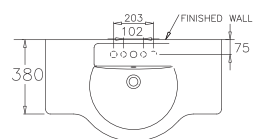

SC0287

Space 80 / สเปซ 80

800 x 435 x 160 mm.

Standard 1 centered