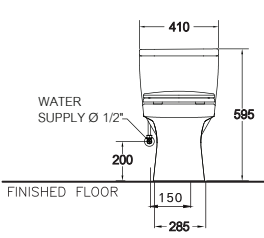

C1142

Priz II / พรึซ ทู

400 x 755 x 670 mm.

Elongate / ยืลองเทค

S-Trap 305 mm.

Siphon Jet 6 L.

ไซฟอน เจท 6 ลิตร