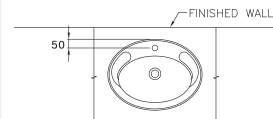

C007

Jade / เจด

560 x 415 x 215 mm.

Standard 1 centered