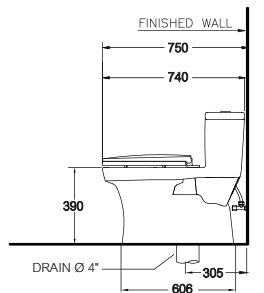

C1142

Priz II / พรึซ ทู

400 x 755 x 670 mm.

Elongate / ยืลองเทค

S-Trap 305 mm.

Siphon Jet 6 L.

ไซฟอน เจท 6 ลิตร