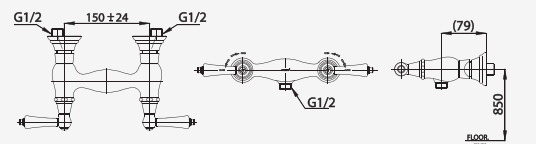

# EVERETT SERIES

A strong combined with tender in type of Classic Victorian as beautiful line but powerful like a curve of woman among the outstanding architecture. Create a great vibe for your bathroom.