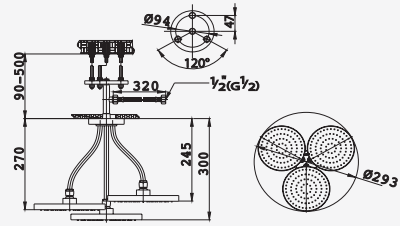

■ Z05
Chandelier Rain Shower
(Ceiling Mounted)
ฝักบัวก้านแขึง Chandelier
ชนิดออกจากเพดาน