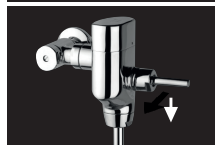

Flush the valve to clean
เมื่อกดคันโยกเพื่อทำความสะอาด