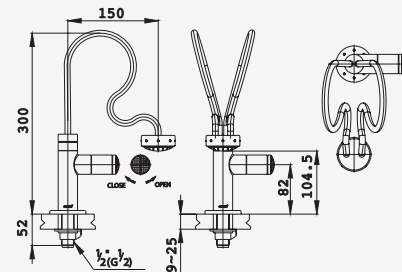

HIMMAPAN SERIES

Design from the "Natural Style", representing luxury and dedication, Himmapan series is inspired by animals in Himmapan forest in an Indian literature with the use of curve line from Himmapan birds to create a delicate spout. Adding more elegance with sparkling Swarovski Crystal

ออกแบบภายใต้แนวความคิด "NATURAL STYLE" นำเสนอความหรูหราและประณีต ผ่านรูปทรงที่มีแรงบันดาลใจการออกแบบมาจากสัตว์ในป่าหิมพานต์โดยดึงเอาเส้นโค้งที่ไหลลื่นของนกหิมพานต์มาบรรจงสร้างรูปทรงปากกือน้ำพริ้วไหวผสานกับ Crystal หลุ่ราจาก Swarovski