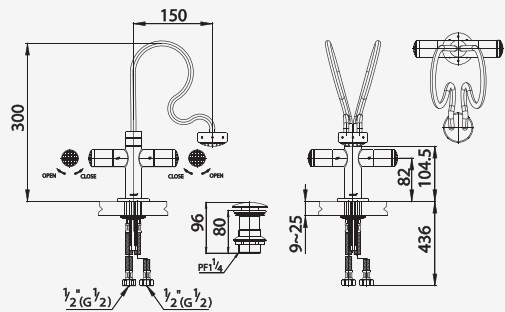

■ CT2026C25ST
Monoblock Basin Mixer Faucet with Push Waste and Inlet Hose
ก๊อกผสมอ่างล้างหน้าโบนลอค พร้อมส่ด้ออ่างล้างหน้าแบบกดและสายน้ำดี