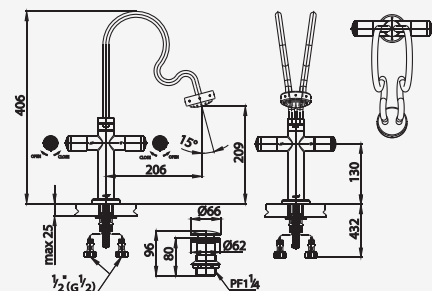

HIMMAPAN SERIES

Design from the "Natural Style", representing luxury and dedication, Himmapan series is inspired by animals in Himmapan forest in an Indian literature with the use of curve line from Himmapan birds to create a delicate spout. Adding more elegance with sparkling Swarovski Crystal

ออกแบบภายใต้แนวความคิด "NATURAL STYLE" นำเสนอความหรูหราและประณีต ผ่านรูปทรงที่มีแรงบันดาลใจการออกแบบมาจากสัตว์ในป่าหิมพานต์โดยดึงเอาเส้นโค้งที่ไหลลื่นของนกหิมพานต์มาบรรจงสร้างรูปทรงปากกือน้ำพริ้วไหวผสานกับ Crystal หลุ่ราจาก Swarovski